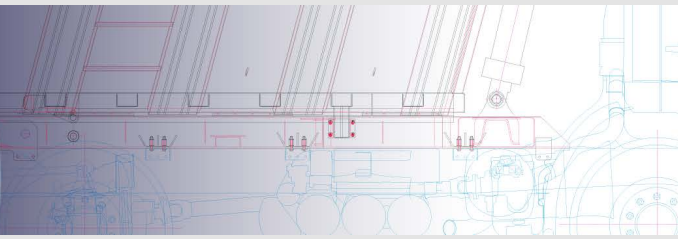

TRUCK & TRAILER BODY PARTS

**STEEL
OIL
TANKS**

42X52

BEHIND\REAR CABIN