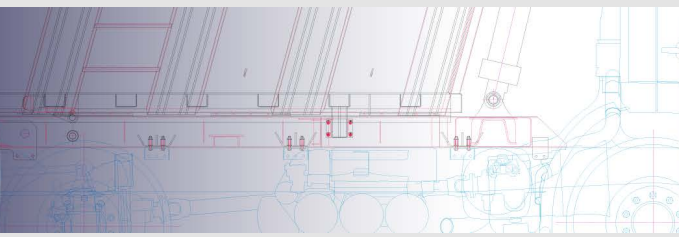

TRUCK & TRAILER BODY PARTS

**STEEL
OIL
TANKS**

31X51
BEHIND\REAR CABIN