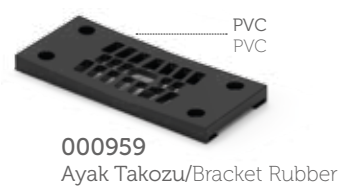

Montaj Kiti / Mounting Kit