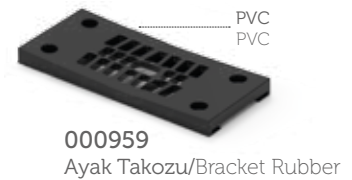

Montaj Kiti / Mounting Kit