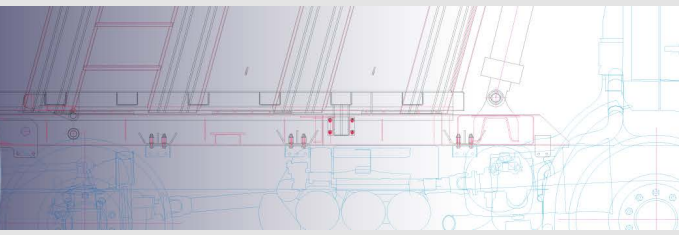

TRUCK & TRAILER BODY PARTS

**STEEL
OIL
TANKS**

**25X70
BEHIND\REAR CABIN**