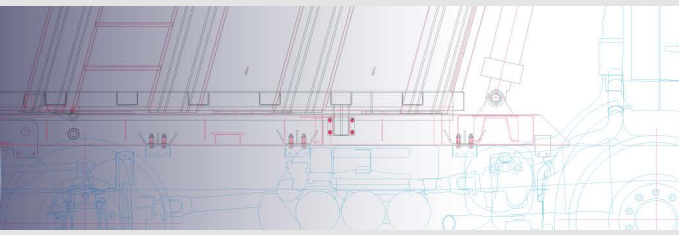

TRUCK & TRAILER BODY PARTS

**STEEL
OIL
TANKS**

28X70
BEHIND\REAR CABIN