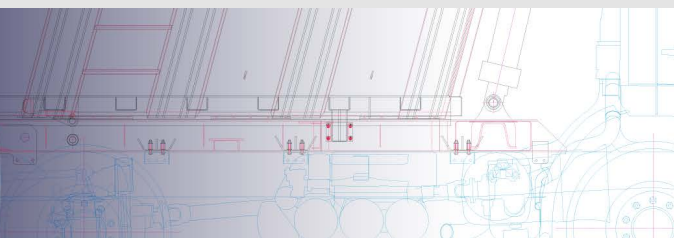

TRUCK & TRAILER BODY PARTS

**STEEL
OIL
TANKS**

35X35
BEHIND\REAR CABIN