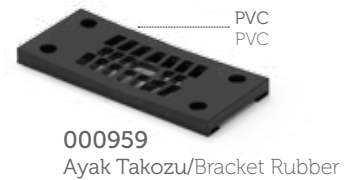

Montaj Kiti / Mounting Kit