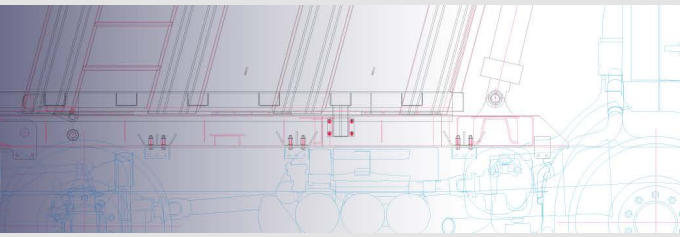

TRUCK & TRAILER BODY PARTS

**STEEL
OIL
TANKS**

**31X41
BEHIND\REAR CABIN**