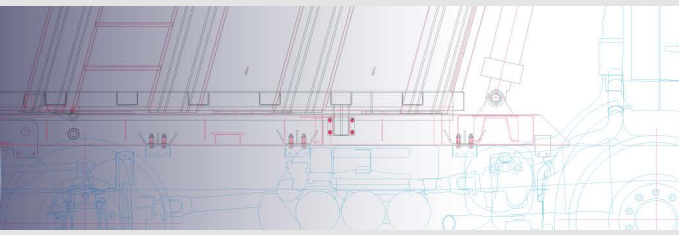

TRUCK & TRAILER BODY PARTS

**STEEL
OIL
TANKS**

**32X65
BEHIND\REAR CABIN**