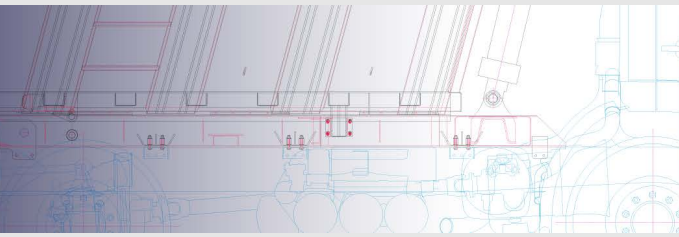

TRUCK & TRAILER BODY PARTS

**ALUMINIUM
OIL
TANKS**

**32X65
BEHIND\REAR CABIN**