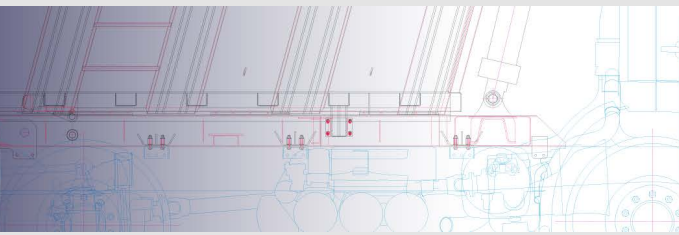

ALUMINIUM OIL TANKS

41X81 BEHIND\REAR CABIN