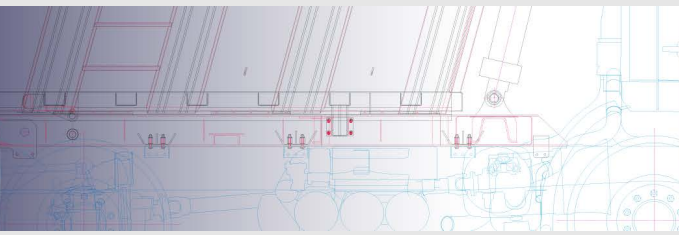

TRUCK & TRAILER BODY PARTS

**ALUMINIUM
OIL
TANKS**

**42X52
BEHIND\REAR CABIN**