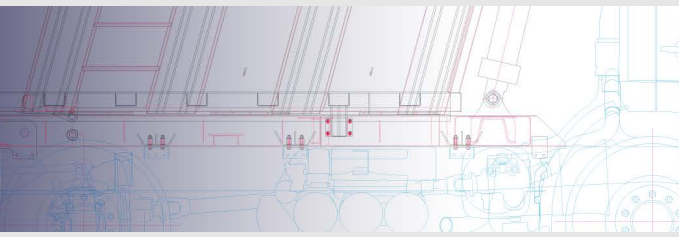

TRUCK & TRAILER BODY PARTS

**ALUMINIUM
OIL
TANKS**

**20X70
BEHIND\REAR CABIN**