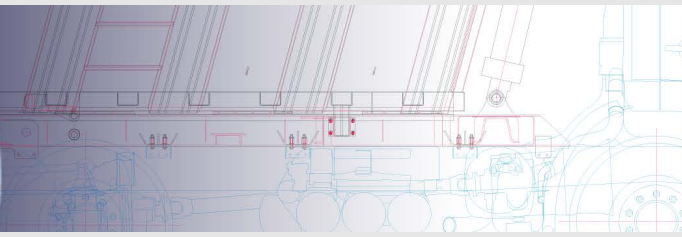

TRUCK & TRAILER BODY PARTS

**ALUMINIUM
OIL
TANKS**

**23X83
BEHIND\REAR CABIN**