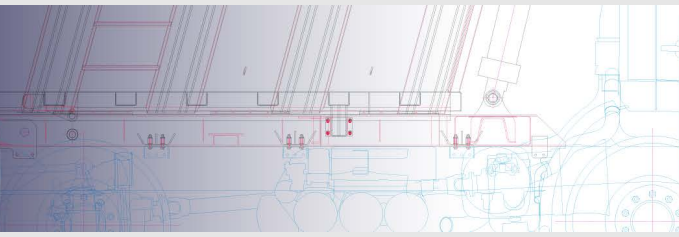

TRUCK & TRAILER BODY PARTS

**ALUMINIUM
OIL
TANKS**

**31X41
BEHIND\REAR CABIN**