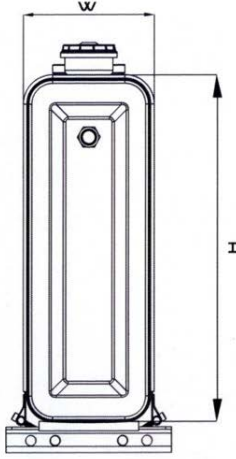

TRUCK & TRAILER BODY PARTS

**ALUMINIUM
OIL
TANKS**

**25X70
BEHIND\REAR CABIN**

OIL TANKS/ ALUMINIUM TANKS/ BEHIND\REAR CABIN 25X70

Serial no Seri no	Height/Yükseklik (mm)	Width/Genişlik (mm)	Length/Uzunluk (mm)	Capacity/Hacim (lt.)
CNC 2570 062	700	250	620	85
CNC 2570 103	700	250	1030	140