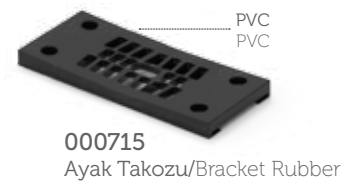

Montaj Kiti / Mounting Kit