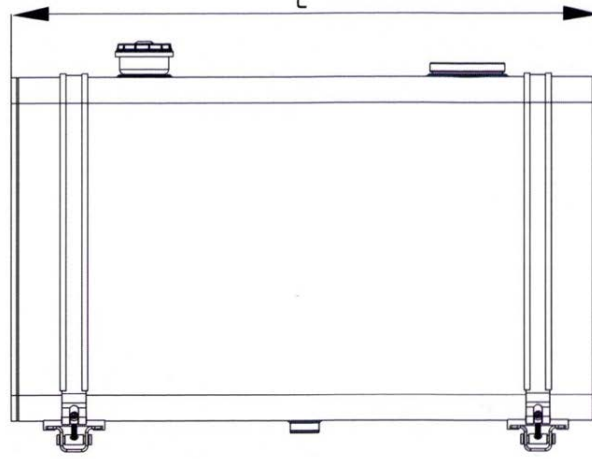

TRUCK & TRAILER BODY PARTS

**ALUMINIUM
OIL
TANKS**

**25X70
BEHIND\REAR CABIN**

OIL TANKS/ ALUMINIUM TANKS/ BEHIND\REAR CABIN 25X70

Serial no Seri no	Height/Yükseklik (mm)	Width/Genişlik (mm)	Length/Uzunluk (mm)	Capacity/Hacim (lt.)
CNC 2570 062	700	250	620	85
CNC 2570 103	700	250	1030	140