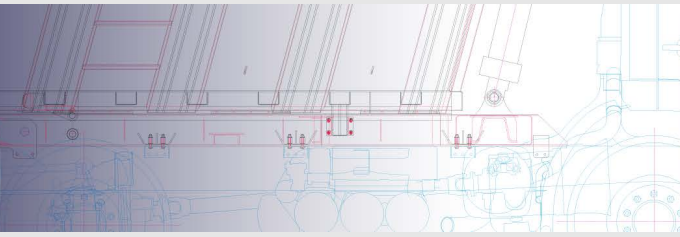

TRUCK & TRAILER BODY PARTS

**ALUMINIUM
OIL
TANKS**

**35X35
BEHIND\REAR CABIN**