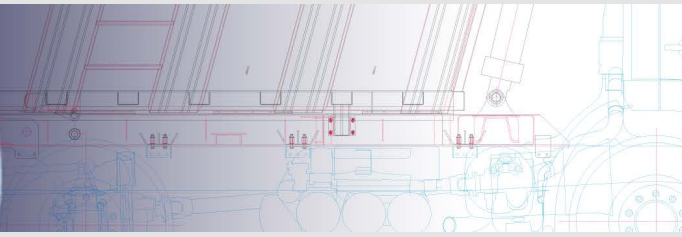

TRUCK & TRAILER BODY PARTS

**ALUMINIUM
OIL
TANKS**

**25X70
BEHIND\REAR CABIN**

OIL TANKS/ ALUMINIUM TANKS/ BEHIND\REAR CABIN 25X70

Serial no Seri no	Height/Yükseklik (mm)	Width/Genişlik (mm)	Length/Uzunluk (mm)	Capacity/Hacim (lt.)
CNC 2570 062	700	250	620	85
CNC 2570 103	700	250	1030	140