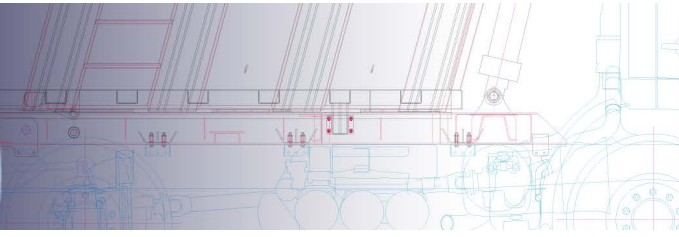

ACCESSORIES/ MUDGUARDS AND EQUIPMENTS