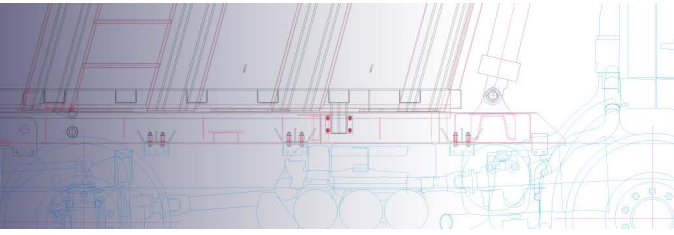

ACCESSORIES/ MUDGUARDS AND EQUIPMENTS