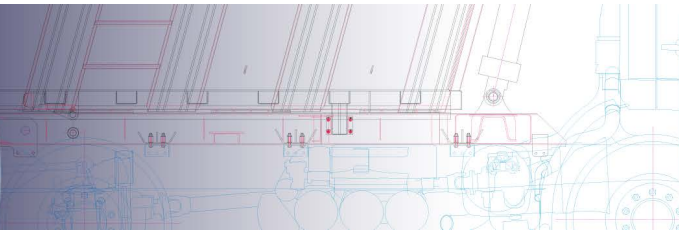

TRUCK & TRAILER BODY PARTS

MUDGUARDS EQUIPMENTS

ACCESSORIES/ MUDGUARDS AND EQUIPMENTS

C001

Çamurluk 45x210 (şeritli)
Mudguard 45x210 (With reflective white line)

L	S	W	Ağırlık
2100	1300	450	4,5 Kg

L: Uzunluk /Length
S: Çap/ Span
W: Genişlik/ Width