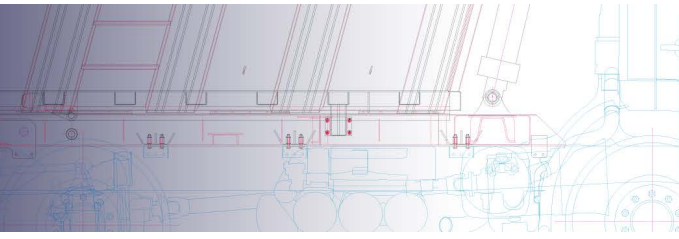

TRUCK & TRAILER BODY PARTS

MUDGUARDS EQUIPMENTS

ACCESSORIES/ MUDGUARDS AND EQUIPMENTS

C001

Çamurluk 45x210 (şeritli)
Mudguard 45x210 (With reflective white line)

L	S	W	Ağırlık
2100	1300	450	4,5 Kg

L: Uzunluk /Length
S: Çap/ Span
W: Genişlik/ Width