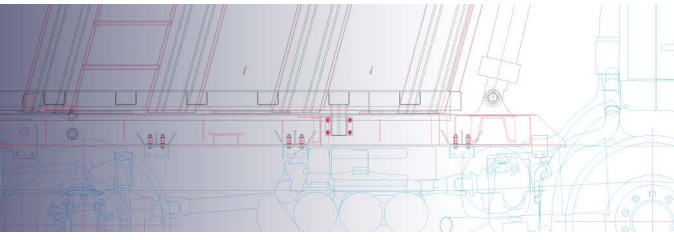

TRUCK & TRAILER BODY PARTS

PLASTIC WATER TANKS

ACCESSORIES/ WATER TANKS/ PLASTIC WATER TANKS/TRIANGULAR

Code Kod	Capacity Hacim	W	L	H
CNCPWT.18	18 Lt.	280	360	280
CNCPWT.30	30 Lt.	340	430	360
CNCPWT.50	50 Lt.	430	450	450

ACCESSORIES/ WATER TANKS/ PLASTIC WATER TANKS/ RECTANGULAR

Code Kod	Capacity Hacim	W	L	H
CNCRWT.45.SP	45 Lt.	220	420	420