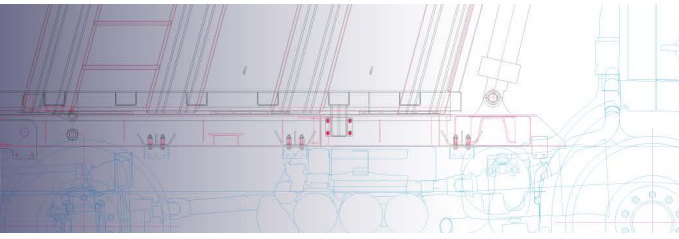

TRUCK & TRAILER BODY PARTS

PLASTIC WATER TANKS

ACCESSORIES/ WATER TANKS/ PLASTIC WATER TANKS/TRIANGULAR

Code Kod	Capacity Hacim	W	L	H
CNCPWT.18	18 Lt.	280	360	280
CNCPWT.30	30 Lt.	340	430	360
CNCPWT.50	50 Lt.	430	450	450

ACCESSORIES/ WATER TANKS/ PLASTIC WATER TANKS/ RECTANGULAR

Code Kod	Capacity Hacim	W	L	H
CNCRWT.45.SP	45 Lt.	220	420	420