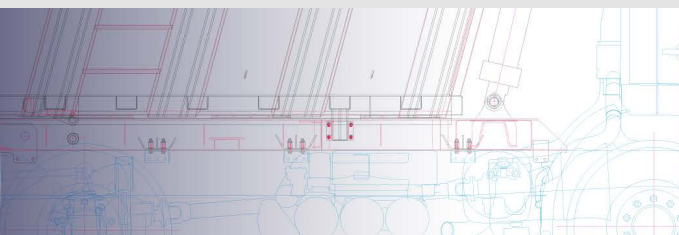

TRUCK & TRAILER BODY PARTS

**ALUMINIUM
OIL
TANKS**

**Ø400
SIDE MOUNTED
ROUND**

OIL TANKS/ ALUMINIUM OIL TANKS/ SIDE MOUNTED ROUND/ Ø400

Serial no Seri no	Diameter /Çap (mm)	Length/Uzunluk (mm)	Capacity/Hacim(lt.)
CNC 400 035	Ø400	350	40
CNC 400 050	Ø400	500	60
CNC 400 065	Ø400	650	80
CNC 400 080	Ø400	800	100
CNC 400 100	Ø400	1000	120

Montaj Kiti / Mounting Kit

TRUCK & TRAILER BODY PARTS

**ALUMINIUM
OIL
TANKS**

**Ø550
SIDE MOUNTED
ROUND**

OIL TANKS/ ALUMINIUM OIL TANKS/ SIDE MOUNTED ROUND/ Ø550

Serial no Seri no	Diameter /Çap (mm)	Length/Uzunluk (mm)	Capacity/Hacim(lt.)
CNC 550 027	Ø550	270	60
CNC 550 035	Ø550	350	80
CNC 550 052	Ø550	520	120
CNC 550 065	Ø550	650	150
CNC 550 085	Ø550	850	200

TRUCK & TRAILER BODY PARTS

ALUMINIUM OIL TANKS

Ø660
SIDE MOUNTED
ROUND

OIL TANKS/ ALUMINIUM OIL TANKS/ SIDE MOUNTED ROUND/ Ø660

Serial no Seri no	Diameter /Çap (mm)	Length/Uzunluk (mm)	Capacity/Hacim(lt.)
CNC 660 045	Ø660	450	150
CNC 660 055	Ø660	550	180
CNC 660 065	Ø660	650	220
CNC 660 075	Ø660	750	250
CNC 660 090	Ø660	900	300