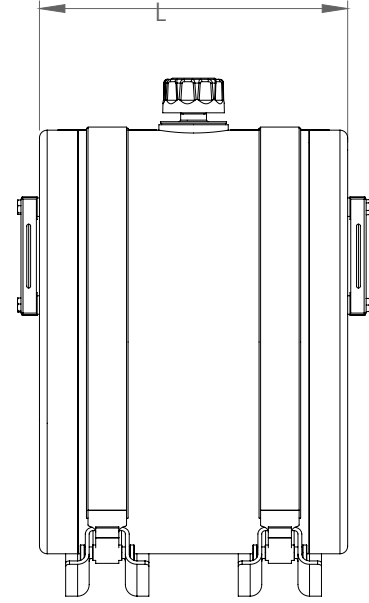

Montaj Kiti / Mounting Kit

TRUCK & TRAILER BODY PARTS

**ALUMINIUM
OIL
TANKS**

**Ø550
SIDE MOUNTED
ROUND**

OIL TANKS/ ALUMINIUM OIL TANKS/ SIDE MOUNTED ROUND/ Ø550

Serial no Seri no	Diameter /Çap (mm)	Length/Uzunluk (mm)	Capacity/Hacim(lt.)
CNC 550 027	Ø550	270	60
CNC 550 035	Ø550	350	80
CNC 550 052	Ø550	520	120
CNC 550 065	Ø550	650	150
CNC 550 085	Ø550	850	200

Montaj Kiti / Mounting Kit

TRUCK & TRAILER BODY PARTS

ALUMINIUM OIL TANKS

Ø620
SIDE MOUNTED
ROUND

OIL TANKS/ ALUMINIUM OIL TANKS/ SIDE MOUNTED ROUND/ Ø620

Serial no Seri no	Diameter /Çap (mm)	Length/Uzunluk (mm)	Capacity/Hacim(lt.)
CNC 620 045	Ø620	450	130
CNC 620 055	Ø620	550	160
CNC 620 070	Ø620	700	200
CNC 620 077	Ø620	770	230
CNC 620 085	Ø620	850	250

TRUCK & TRAILER BODY PARTS

ALUMINIUM OIL TANKS

Ø660
SIDE MOUNTED
ROUND

OIL TANKS/ ALUMINIUM OIL TANKS/ SIDE MOUNTED ROUND/ Ø660

Serial no Seri no	Diameter /Çap (mm)	Length/Uzunluk (mm)	Capacity/Hacim(lt.)
CNC 660 045	Ø660	450	150
CNC 660 055	Ø660	550	180
CNC 660 065	Ø660	650	220
CNC 660 075	Ø660	750	250
CNC 660 090	Ø660	900	300