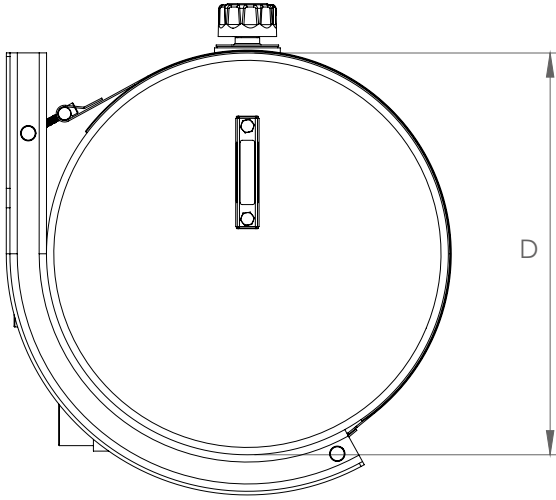

TRUCK & TRAILER BODY PARTS

**ALUMINIUM
OIL
TANKS**

**Ø400
SIDE MOUNTED
ROUND**

OIL TANKS/ ALUMINIUM OIL TANKS/ SIDE MOUNTED ROUND/ Ø400

Serial no Seri no	Diameter /Çap (mm)	Length/Uzunluk (mm)	Capacity/Hacim(lt.)
CNC 400 035	Ø400	350	40
CNC 400 050	Ø400	500	60
CNC 400 065	Ø400	650	80
CNC 400 080	Ø400	800	100
CNC 400 100	Ø400	1000	120

Montaj Kiti / Mounting Kit

TRUCK & TRAILER BODY PARTS

**ALUMINIUM
OIL
TANKS**

**Ø550
SIDE MOUNTED
ROUND**

OIL TANKS/ ALUMINIUM OIL TANKS/ SIDE MOUNTED ROUND/ Ø550

Serial no Seri no	Diameter /Çap (mm)	Length/Uzunluk (mm)	Capacity/Hacim(lt.)
CNC 550 027	Ø550	270	60
CNC 550 035	Ø550	350	80
CNC 550 052	Ø550	520	120
CNC 550 065	Ø550	650	150
CNC 550 085	Ø550	850	200

Montaj Kiti / Mounting Kit

TRUCK & TRAILER BODY PARTS

ALUMINIUM OIL TANKS

Ø620
SIDE MOUNTED
ROUND

OIL TANKS/ ALUMINIUM OIL TANKS/ SIDE MOUNTED ROUND/ Ø620

Serial no Seri no	Diameter /Çap (mm)	Length/Uzunluk (mm)	Capacity/Hacim(lt.)
CNC 620 045	Ø620	450	130
CNC 620 055	Ø620	550	160
CNC 620 070	Ø620	700	200
CNC 620 077	Ø620	770	230
CNC 620 085	Ø620	850	250

TRUCK & TRAILER BODY PARTS

ALUMINIUM OIL TANKS

Ø660
SIDE MOUNTED
ROUND

OIL TANKS/ ALUMINIUM OIL TANKS/ SIDE MOUNTED ROUND/ Ø660

Serial no Seri no	Diameter /Çap (mm)	Length/Uzunluk (mm)	Capacity/Hacim(lt.)
CNC 660 045	Ø660	450	150
CNC 660 055	Ø660	550	180
CNC 660 065	Ø660	650	220
CNC 660 075	Ø660	750	250
CNC 660 090	Ø660	900	300