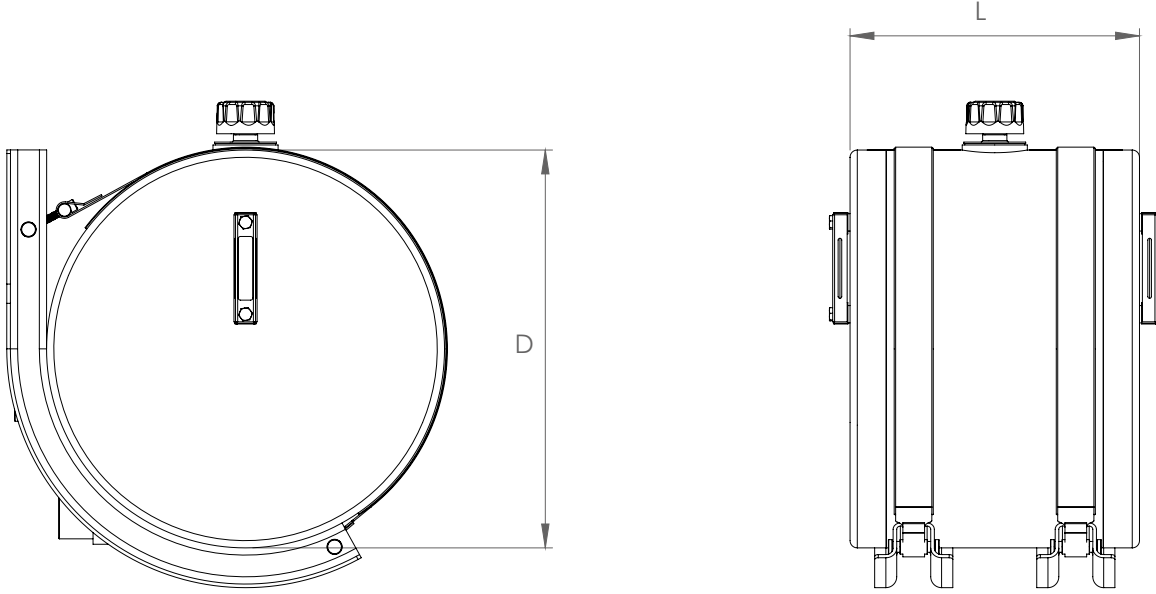

TRUCK & TRAILER BODY PARTS

ALUMINIUM OIL TANKS

Ø660
SIDE MOUNTED
ROUND

OIL TANKS/ ALUMINIUM OIL TANKS/ SIDE MOUNTED ROUND/ Ø660

Serial no Seri no	Diameter /Çap (mm)	Length/Uzunluk (mm)	Capacity/Hacim(lt.)
CNC 660 045	Ø660	450	150
CNC 660 055	Ø660	550	180
CNC 660 065	Ø660	650	220
CNC 660 075	Ø660	750	250
CNC 660 090	Ø660	900	300