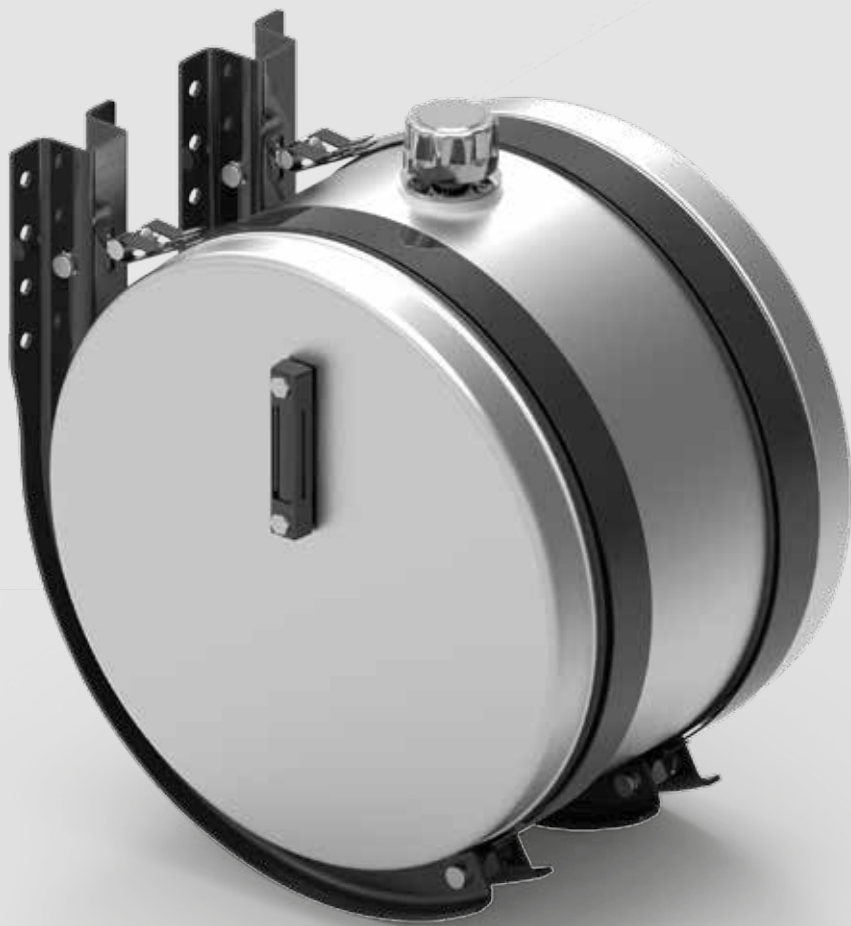

TRUCK & TRAILER BODY PARTS

**ALUMINIUM
OIL
TANKS**

**Ø400
SIDE MOUNTED
ROUND**

OIL TANKS/ ALUMINIUM OIL TANKS/ SIDE MOUNTED ROUND/ Ø400

Serial no Seri no	Diameter /Çap (mm)	Length/Uzunluk (mm)	Capacity/Hacim(lt.)
CNC 400 035	Ø400	350	40
CNC 400 050	Ø400	500	60
CNC 400 065	Ø400	650	80
CNC 400 080	Ø400	800	100
CNC 400 100	Ø400	1000	120

Montaj Kiti / Mounting Kit

TRUCK & TRAILER BODY PARTS

ALUMINIUM OIL TANKS

Ø620
SIDE MOUNTED
ROUND

OIL TANKS/ ALUMINIUM OIL TANKS/ SIDE MOUNTED ROUND/ Ø620

Serial no Seri no	Diameter /Çap (mm)	Length/Uzunluk (mm)	Capacity/Hacim(lt.)
CNC 620 045	Ø620	450	130
CNC 620 055	Ø620	550	160
CNC 620 070	Ø620	700	200
CNC 620 077	Ø620	770	230
CNC 620 085	Ø620	850	250