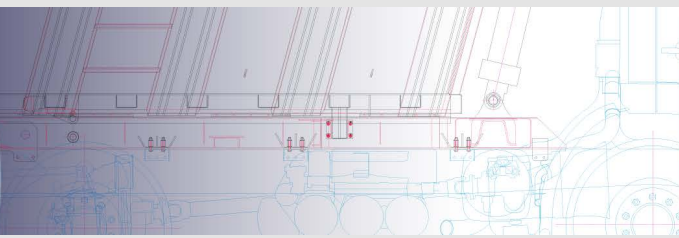

TRUCK & TRAILER BODY PARTS

ALUMINIUM OIL TANKS

Ø620
SIDE MOUNTED
ROUND