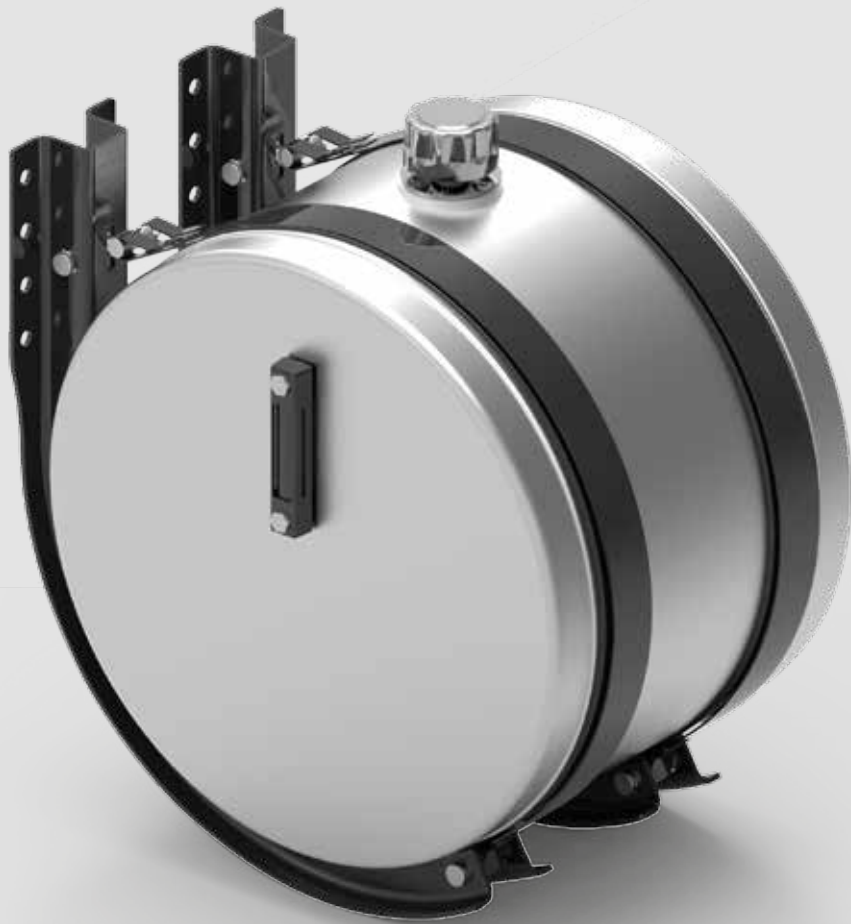

TRUCK & TRAILER BODY PARTS

ALUMINIUM OIL TANKS

Ø660
SIDE MOUNTED
ROUND