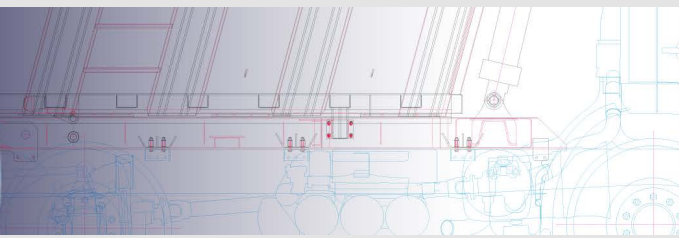

TRUCK & TRAILER BODY PARTS

ALUMINIUM OIL TANKS

Ø660
SIDE MOUNTED
ROUND

OIL TANKS/ ALUMINIUM OIL TANKS/ SIDE MOUNTED ROUND/ Ø660

Serial no Seri no	Diameter /Çap (mm)	Length/Uzunluk (mm)	Capacity/Hacim(lt.)
CNC 660 045	Ø660	450	150
CNC 660 055	Ø660	550	180
CNC 660 065	Ø660	650	220
CNC 660 075	Ø660	750	250
CNC 660 090	Ø660	900	300