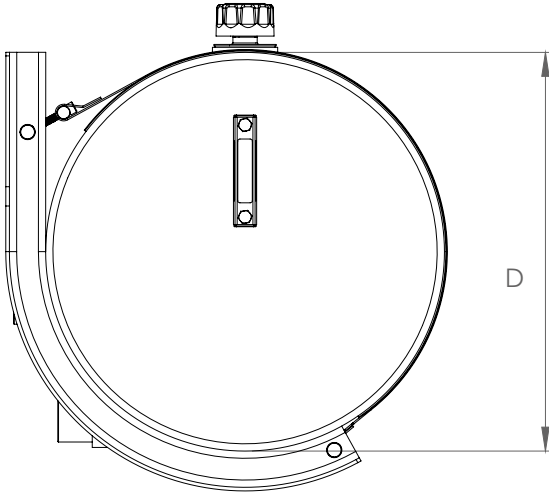

TRUCK & TRAILER BODY PARTS

**ALUMINIUM
OIL
TANKS**

**Ø400
SIDE MOUNTED
ROUND**

OIL TANKS/ ALUMINIUM OIL TANKS/ SIDE MOUNTED ROUND/ Ø400

Serial no Seri no	Diameter /Çap (mm)	Length/Uzunluk (mm)	Capacity/Hacim(lt.)
CNC 400 035	Ø400	350	40
CNC 400 050	Ø400	500	60
CNC 400 065	Ø400	650	80
CNC 400 080	Ø400	800	100
CNC 400 100	Ø400	1000	120

Montaj Kiti / Mounting Kit

TRUCK & TRAILER BODY PARTS

**ALUMINIUM
OIL
TANKS**

**Ø550
SIDE MOUNTED
ROUND**

OIL TANKS/ ALUMINIUM OIL TANKS/ SIDE MOUNTED ROUND/ Ø550

Serial no Seri no	Diameter /Çap (mm)	Length/Uzunluk (mm)	Capacity/Hacim(lt.)
CNC 550 027	Ø550	270	60
CNC 550 035	Ø550	350	80
CNC 550 052	Ø550	520	120
CNC 550 065	Ø550	650	150
CNC 550 085	Ø550	850	200

Montaj Kiti / Mounting Kit

TRUCK & TRAILER BODY PARTS

ALUMINIUM OIL TANKS

Ø620
SIDE MOUNTED
ROUND

OIL TANKS/ ALUMINIUM OIL TANKS/ SIDE MOUNTED ROUND/ Ø620

Serial no Seri no	Diameter /Çap (mm)	Length/Uzunluk (mm)	Capacity/Hacim(lt.)
CNC 620 045	Ø620	450	130
CNC 620 055	Ø620	550	160
CNC 620 070	Ø620	700	200
CNC 620 077	Ø620	770	230
CNC 620 085	Ø620	850	250

TRUCK & TRAILER BODY PARTS

ALUMINIUM OIL TANKS

Ø660
SIDE MOUNTED
ROUND

OIL TANKS/ ALUMINIUM OIL TANKS/ SIDE MOUNTED ROUND/ Ø660

Serial no Seri no	Diameter /Çap (mm)	Length/Uzunluk (mm)	Capacity/Hacim(lt.)
CNC 660 045	Ø660	450	150
CNC 660 055	Ø660	550	180
CNC 660 065	Ø660	650	220
CNC 660 075	Ø660	750	250
CNC 660 090	Ø660	900	300