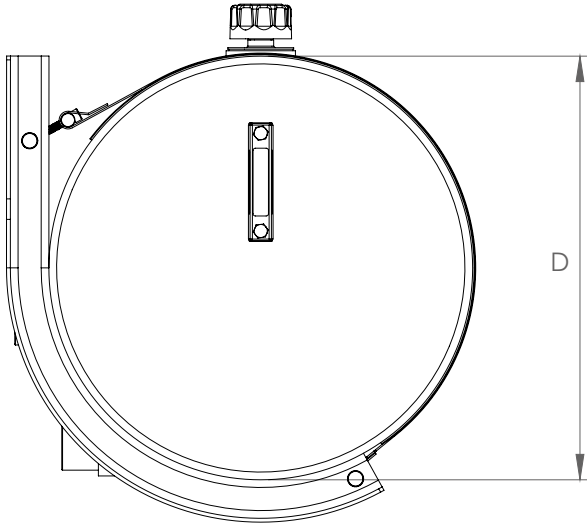

Montaj Kiti / Mounting Kit

TRUCK & TRAILER BODY PARTS

ALUMINIUM OIL TANKS

Ø620
SIDE MOUNTED
ROUND

OIL TANKS/ ALUMINIUM OIL TANKS/ SIDE MOUNTED ROUND/ Ø620

Serial no Seri no	Diameter /Çap (mm)	Length/Uzunluk (mm)	Capacity/Hacim(lt.)
CNC 620 045	Ø620	450	130
CNC 620 055	Ø620	550	160
CNC 620 070	Ø620	700	200
CNC 620 077	Ø620	770	230
CNC 620 085	Ø620	850	250

TRUCK & TRAILER BODY PARTS

ALUMINIUM OIL TANKS

Ø660
SIDE MOUNTED
ROUND

OIL TANKS/ ALUMINIUM OIL TANKS/ SIDE MOUNTED ROUND/ Ø660

Serial no Seri no	Diameter /Çap (mm)	Length/Uzunluk (mm)	Capacity/Hacim(lt.)
CNC 660 045	Ø660	450	150
CNC 660 055	Ø660	550	180
CNC 660 065	Ø660	650	220
CNC 660 075	Ø660	750	250
CNC 660 090	Ø660	900	300