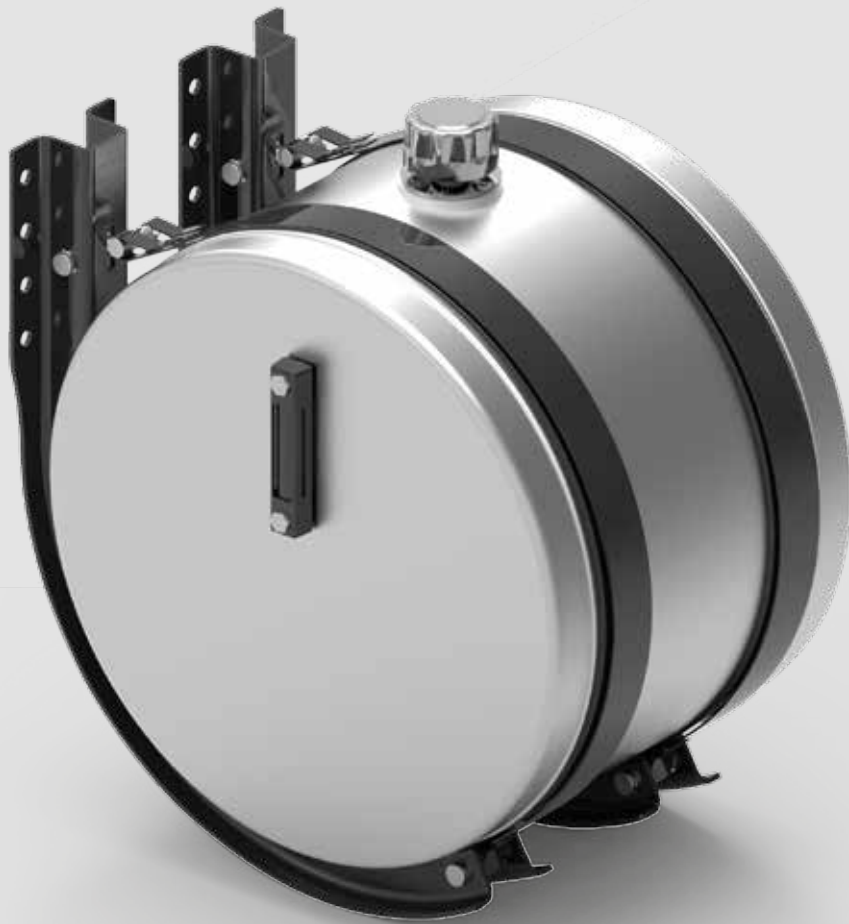

TRUCK & TRAILER BODY PARTS

**ALUMINIUM
OIL
TANKS**

**Ø400
SIDE MOUNTED
ROUND**

OIL TANKS/ ALUMINIUM OIL TANKS/ SIDE MOUNTED ROUND/ Ø400

Serial no Seri no	Diameter /Çap (mm)	Length/Uzunluk (mm)	Capacity/Hacim(lt.)
CNC 400 035	Ø400	350	40
CNC 400 050	Ø400	500	60
CNC 400 065	Ø400	650	80
CNC 400 080	Ø400	800	100
CNC 400 100	Ø400	1000	120

Montaj Kiti / Mounting Kit

TRUCK & TRAILER BODY PARTS

**ALUMINIUM
OIL
TANKS**

**Ø550
SIDE MOUNTED
ROUND**

OIL TANKS/ ALUMINIUM OIL TANKS/ SIDE MOUNTED ROUND/ Ø550

Serial no Seri no	Diameter /Çap (mm)	Length/Uzunluk (mm)	Capacity/Hacim(lt.)
CNC 550 027	Ø550	270	60
CNC 550 035	Ø550	350	80
CNC 550 052	Ø550	520	120
CNC 550 065	Ø550	650	150
CNC 550 085	Ø550	850	200

Montaj Kiti / Mounting Kit

TRUCK & TRAILER BODY PARTS

ALUMINIUM OIL TANKS

Ø620
SIDE MOUNTED
ROUND

OIL TANKS/ ALUMINIUM OIL TANKS/ SIDE MOUNTED ROUND/ Ø620

Serial no Seri no	Diameter /Çap (mm)	Length/Uzunluk (mm)	Capacity/Hacim(lt.)
CNC 620 045	Ø620	450	130
CNC 620 055	Ø620	550	160
CNC 620 070	Ø620	700	200
CNC 620 077	Ø620	770	230
CNC 620 085	Ø620	850	250