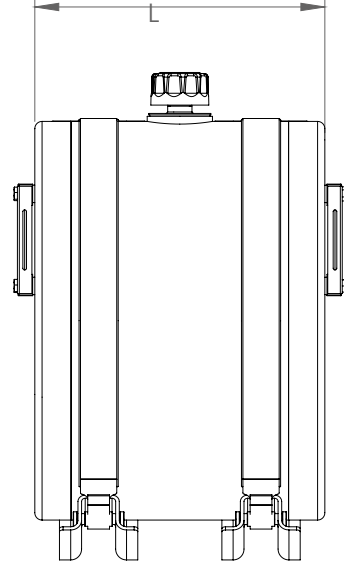

TRUCK & TRAILER BODY PARTS

**ALUMINIUM
OIL
TANKS**

**Ø400
SIDE MOUNTED
ROUND**

OIL TANKS/ ALUMINIUM OIL TANKS/ SIDE MOUNTED ROUND/ Ø400

Serial no Seri no	Diameter /Çap (mm)	Length/Uzunluk (mm)	Capacity/Hacim(lt.)
CNC 400 035	Ø400	350	40
CNC 400 050	Ø400	500	60
CNC 400 065	Ø400	650	80
CNC 400 080	Ø400	800	100
CNC 400 100	Ø400	1000	120

Montaj Kiti / Mounting Kit

TRUCK & TRAILER BODY PARTS

**ALUMINIUM
OIL
TANKS**

**Ø550
SIDE MOUNTED
ROUND**

OIL TANKS/ ALUMINIUM OIL TANKS/ SIDE MOUNTED ROUND/ Ø550

Serial no Seri no	Diameter /Çap (mm)	Length/Uzunluk (mm)	Capacity/Hacim(lt.)
CNC 550 027	Ø550	270	60
CNC 550 035	Ø550	350	80
CNC 550 052	Ø550	520	120
CNC 550 065	Ø550	650	150
CNC 550 085	Ø550	850	200

Montaj Kiti / Mounting Kit

TRUCK & TRAILER BODY PARTS

ALUMINIUM OIL TANKS

Ø620
SIDE MOUNTED
ROUND

OIL TANKS/ ALUMINIUM OIL TANKS/ SIDE MOUNTED ROUND/ Ø620

Serial no Seri no	Diameter /Çap (mm)	Length/Uzunluk (mm)	Capacity/Hacim(lt.)
CNC 620 045	Ø620	450	130
CNC 620 055	Ø620	550	160
CNC 620 070	Ø620	700	200
CNC 620 077	Ø620	770	230
CNC 620 085	Ø620	850	250

TRUCK & TRAILER BODY PARTS

ALUMINIUM OIL TANKS

Ø660
SIDE MOUNTED
ROUND

OIL TANKS/ ALUMINIUM OIL TANKS/ SIDE MOUNTED ROUND/ Ø660

Serial no Seri no	Diameter /Çap (mm)	Length/Uzunluk (mm)	Capacity/Hacim(lt.)
CNC 660 045	Ø660	450	150
CNC 660 055	Ø660	550	180
CNC 660 065	Ø660	650	220
CNC 660 075	Ø660	750	250
CNC 660 090	Ø660	900	300