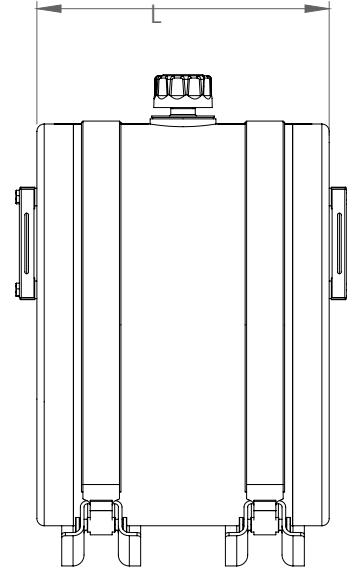

TRUCK & TRAILER BODY PARTS

**ALUMINIUM
OIL
TANKS**

**Ø400
SIDE MOUNTED
ROUND**

OIL TANKS/ ALUMINIUM OIL TANKS/ SIDE MOUNTED ROUND/ Ø400

Serial no Seri no	Diameter /Çap (mm)	Length/Uzunluk (mm)	Capacity/Hacim(lt.)
CNC 400 035	Ø400	350	40
CNC 400 050	Ø400	500	60
CNC 400 065	Ø400	650	80
CNC 400 080	Ø400	800	100
CNC 400 100	Ø400	1000	120

Montaj Kiti / Mounting Kit

TRUCK & TRAILER BODY PARTS

**ALUMINIUM
OIL
TANKS**

**Ø550
SIDE MOUNTED
ROUND**

OIL TANKS/ ALUMINIUM OIL TANKS/ SIDE MOUNTED ROUND/ Ø550

Serial no Seri no	Diameter /Çap (mm)	Length/Uzunluk (mm)	Capacity/Hacim(lt.)
CNC 550 027	Ø550	270	60
CNC 550 035	Ø550	350	80
CNC 550 052	Ø550	520	120
CNC 550 065	Ø550	650	150
CNC 550 085	Ø550	850	200

Montaj Kiti / Mounting Kit

TRUCK & TRAILER BODY PARTS

ALUMINIUM OIL TANKS

Ø620
SIDE MOUNTED
ROUND

OIL TANKS/ ALUMINIUM OIL TANKS/ SIDE MOUNTED ROUND/ Ø620

Serial no Seri no	Diameter /Çap (mm)	Length/Uzunluk (mm)	Capacity/Hacim(lt.)
CNC 620 045	Ø620	450	130
CNC 620 055	Ø620	550	160
CNC 620 070	Ø620	700	200
CNC 620 077	Ø620	770	230
CNC 620 085	Ø620	850	250

TRUCK & TRAILER BODY PARTS

ALUMINIUM OIL TANKS

Ø660
SIDE MOUNTED
ROUND

OIL TANKS/ ALUMINIUM OIL TANKS/ SIDE MOUNTED ROUND/ Ø660

Serial no Seri no	Diameter /Çap (mm)	Length/Uzunluk (mm)	Capacity/Hacim(lt.)
CNC 660 045	Ø660	450	150
CNC 660 055	Ø660	550	180
CNC 660 065	Ø660	650	220
CNC 660 075	Ø660	750	250
CNC 660 090	Ø660	900	300