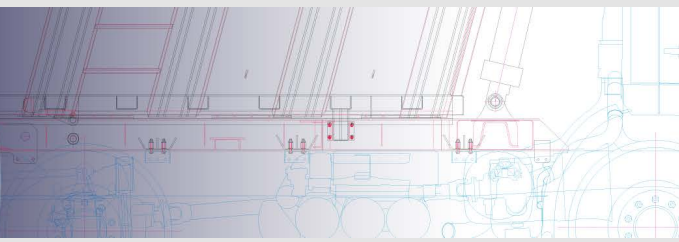

TRUCK & TRAILER BODY PARTS

**ALUMINIUM
OIL
TANKS**

**69X69
SIDE MOUNTED**