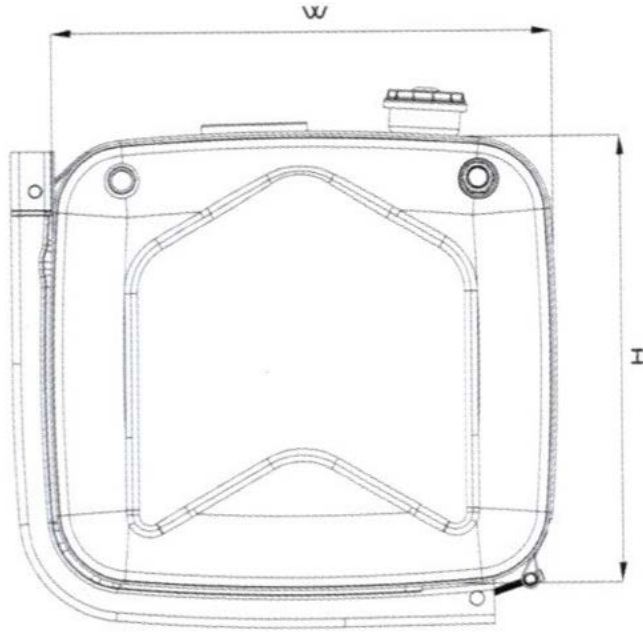

TRUCK & TRAILER BODY PARTS

**ALUMINIUM
OIL
TANKS**

**62X67
SIDE MOUNTED**

OIL TANKS/ ALUMINIUM OIL TANK/ SIDE MOUNTED 62X67

Serial no Seri no	Height/Yükseklik (mm)	Width/Genişlik (mm)	Length/Uzunluk (mm)	Capacity/Hacim (lt.)
CNC 6267 040	620	675	400	150
CNC 6267 050	620	675	500	180
CNC 6267 060	620	675	600	220

Montaj Kiti / Mounting Kit

TRUCK & TRAILER BODY PARTS

**ALUMINIUM
OIL
TANKS**

**63X70
SIDE MOUNTED**

OIL TANKS/ ALUMINIUM OIL TANK/ SIDE MOUNTED 63X70

Serial no Seri no	Height/Yükseklik (mm)	Width/Genişlik (mm)	Length/Uzunluk (mm)	Capacity/Hacim (lt.)
CNC 6370 040	630	700	400	165
CNC 6370 042	630	700	420	175
CNC 6370 050	630	700	500	210
CNC 6370 060	630	700	600	250

Montaj Kiti / Mounting Kit

TRUCK & TRAILER BODY PARTS

**ALUMINIUM
OIL
TANKS**

**63X70
SIDE MOUNTED**

OIL TANKS/ ALUMINIUM OIL TANK/ SIDE MOUNTED 63X70

Serial no Seri no	Height/Yükseklik (mm)	Width/Genişlik (mm)	Length/Uzunluk (mm)	Capacity/Hacim (lt.)
CNC 6370 050	700	630	500	195
CNC 6370 060	700	630	600	230
CNC 6370 065	700	630	650	250

Montaj Kiti / Mounting Kit

TRUCK & TRAILER BODY PARTS

**ALUMINIUM
OIL
TANKS**

**69X69
SIDE MOUNTED**

OIL TANKS/ ALUMINIUM OIL TANK/ SIDE MOUNTED 69X69

Serial no Seri no	Height/Yükseklik (mm)	Width/Genişlik (mm)	Length/Uzunluk (mm)	Capacity/Hacim (lt.)
CNC 6969 040	690	690	400	160
CNC 6969 050	690	690	500	200
CNC 6969 060	690	690	600	240