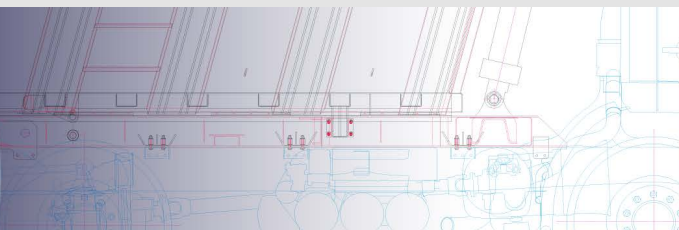

TRUCK & TRAILER BODY PARTS

**ALUMINIUM
OIL
TANKS**

**56X64
SIDE MOUNTED**