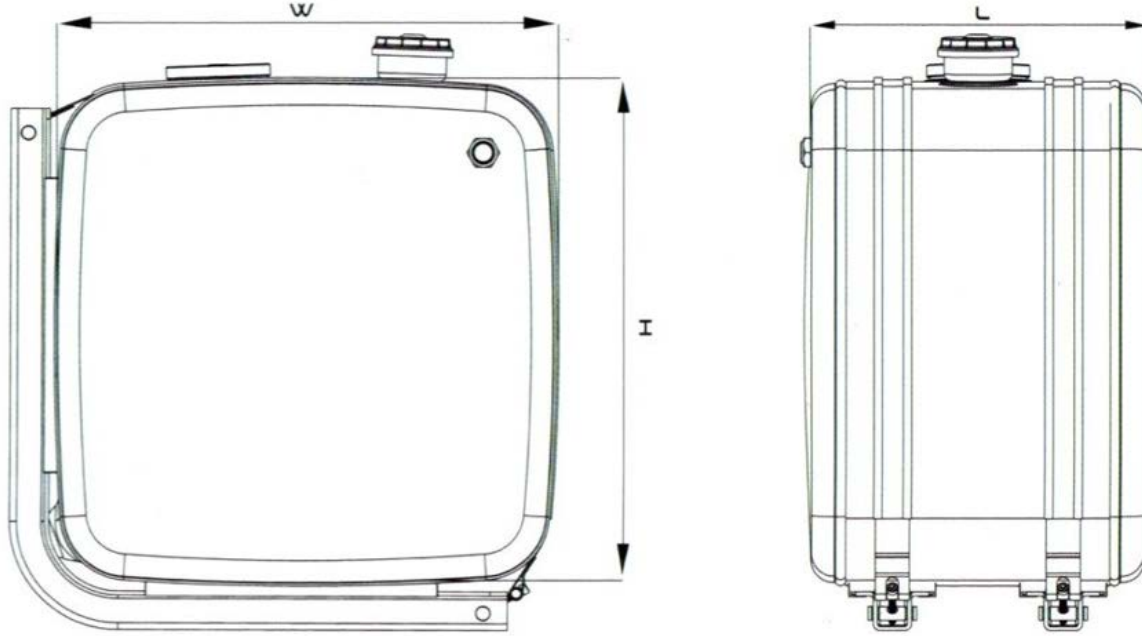

Montaj Kiti / Mounting Kit

TRUCK & TRAILER BODY PARTS

**ALUMINIUM
OIL
TANKS**

**71X71
SIDE MOUNTED**

OIL TANKS/ ALUMINIUM OIL TANK/ SIDE MOUNTED 71X71

Serial no Seri no	Height/Yükseklik (mm)	Width/Genişlik (mm)	Length/Uzunluk (mm)	Capacity/Hacim (lt.)
CNC 7171 040	710	710	400	195
CNC 7171 050	710	710	500	245
CNC 7171 060	710	710	600	295