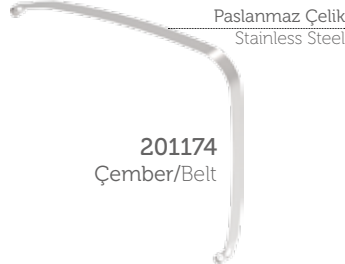

200317
Çember Lastiği
Belt Rubber

201174
Çember/Belt