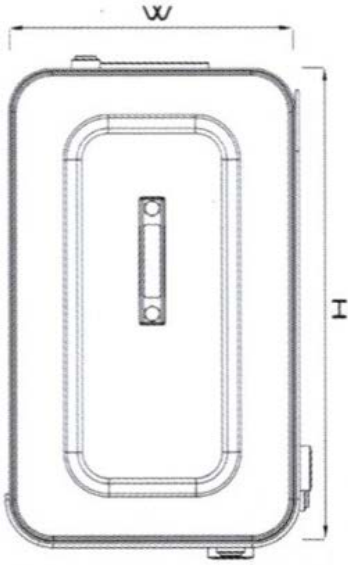

TRUCK & TRAILER BODY PARTS

ALUMINIUM OIL TANKS

35X58

SIDE MOUNTED

OIL TANKS/ ALUMINIUM OIL TANK/ SIDE MOUNTED 35X58

Serial no Seri no	Height/Yükseklik (mm)	Width/Genişlik (mm)	Length/Uzunluk (mm)	Capacity/Hacim (lt.)
CNC 3558 047	580	350	470	85
CNC 3558 050	580	350	500	90
CNC 3558 055	580	350	550	100

TRUCK & TRAILER BODY PARTS

ALUMINIUM OIL TANKS

42x52 SIDE MOUNTED

OIL TANKS/ ALUMINIUM OIL TANK/ SIDE MOUNTED 42x52

Serial no Seri no	Height/Yükseklik (mm)	Width/Genişlik (mm)	Length/Uzunluk (mm)	Capacity/Hacim (lt.)
CNC 4252 040	420	520	400	75
CNC 4252 050	420	520	500	90
CNC 4252 060	420	520	600	110

Montaj Kiti / Mounting Kit

TRUCK & TRAILER BODY PARTS

**ALUMINIUM
OIL
TANKS**

**50X56
SIDE MOUNTED**

OIL TANKS/ ALUMINIUM OIL TANK/ SIDE MOUNTED 50X56

Serial no Seri no	Height/Yükseklik (mm)	Width/Genişlik (mm)	Length/Uzunluk (mm)	Capacity/Hacim (lt.)
CNC 5056 050	560	500	500	125
CNC 5056 060	560	500	600	150
CNC 5056 065	560	500	650	160

TRUCK & TRAILER BODY PARTS

**ALUMINIUM
OIL
TANKS**

**62X67
SIDE MOUNTED**

OIL TANKS/ ALUMINIUM OIL TANK/ SIDE MOUNTED 62X67

Serial no Seri no	Height/Yükseklik (mm)	Width/Genişlik (mm)	Length/Uzunluk (mm)	Capacity/Hacim (lt.)
CNC 6267 040	620	675	400	150
CNC 6267 050	620	675	500	180
CNC 6267 060	620	675	600	220