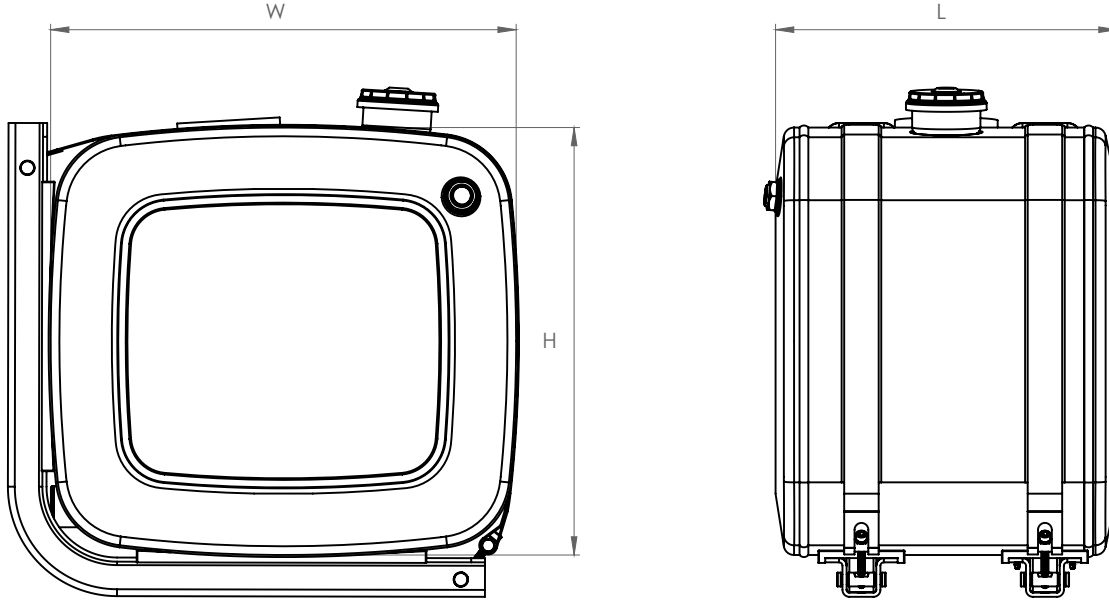

TRUCK & TRAILER BODY PARTS

**ALUMINIUM
OIL
TANKS**

**62X67
SIDE MOUNTED**

OIL TANKS/ ALUMINIUM OIL TANK/ SIDE MOUNTED 62X67

Serial no Seri no	Height/Yükseklik (mm)	Width/Genişlik (mm)	Length/Uzunluk (mm)	Capacity/Hacim (lt.)
CNC 6267 040	620	675	400	150
CNC 6267 050	620	675	500	180
CNC 6267 060	620	675	600	220