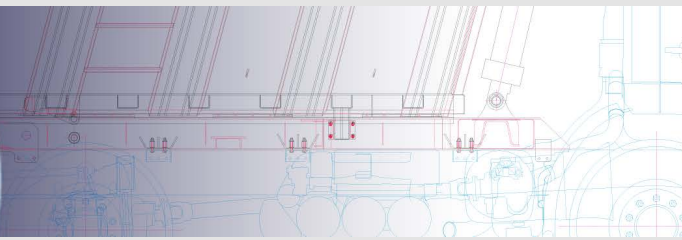

TRUCK & TRAILER BODY PARTS

**ALUMINIUM
OIL
TANKS**

**63X70
SIDE MOUNTED**