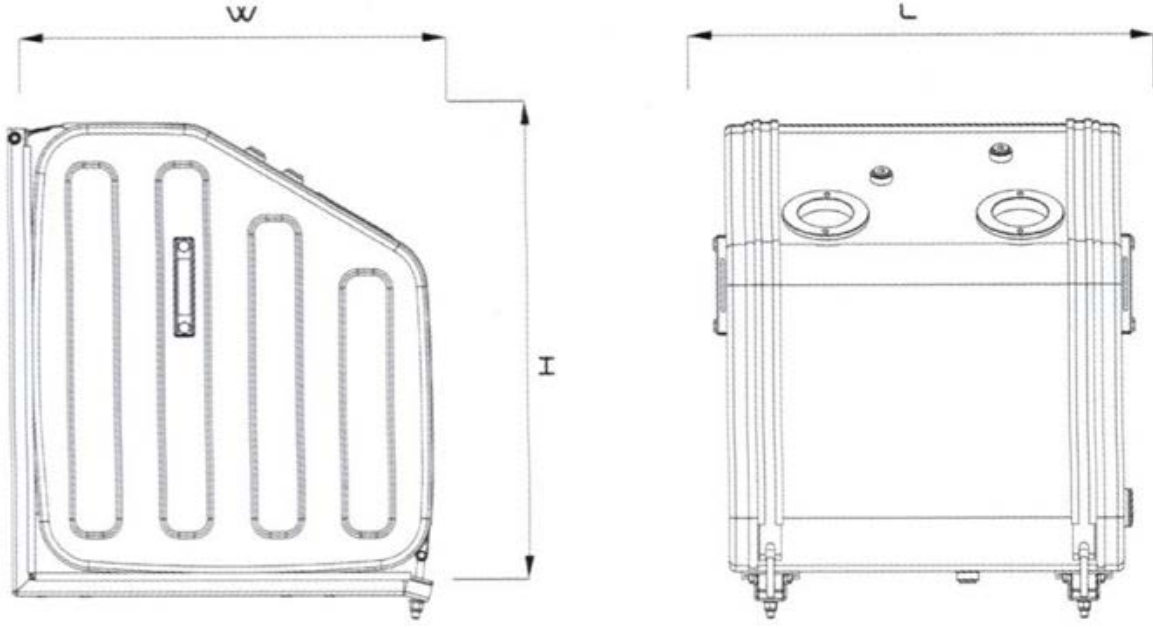

Montaj Kiti / Mounting Kit

TRUCK & TRAILER BODY PARTS

**ALUMINIUM
OIL
TANKS**

**63X70
SIDE MOUNTED**

OIL TANKS/ ALUMINIUM OIL TANK/ SIDE MOUNTED 63X70

Serial no Seri no	Height/Yükseklik (mm)	Width/Genişlik (mm)	Length/Uzunluk (mm)	Capacity/Hacim (lt.)
CNC 6370 050	700	630	500	195
CNC 6370 060	700	630	600	230
CNC 6370 065	700	630	650	250