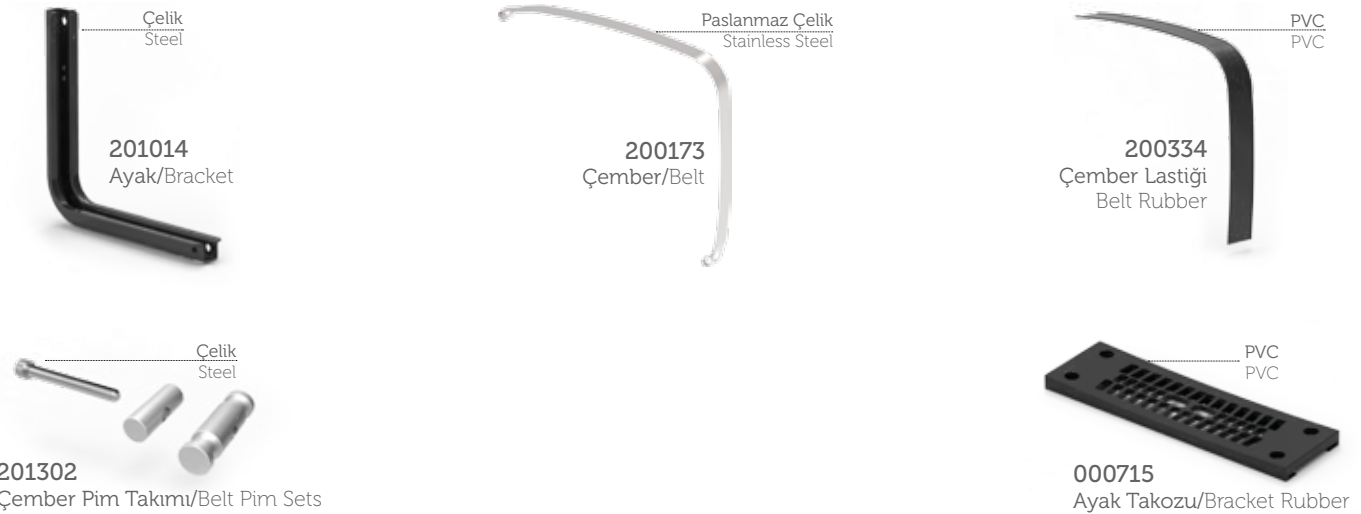

Montaj Kiti / Mounting Kit