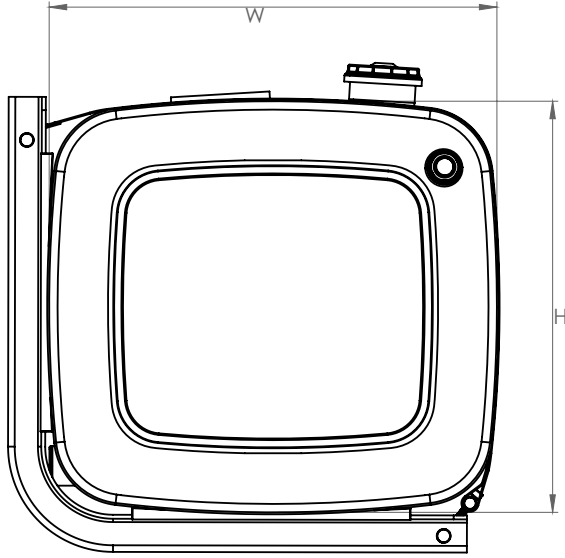

Montaj Kiti / Mounting Kit

TRUCK & TRAILER BODY PARTS

**ALUMINIUM
OIL
TANKS**

**56X64
SIDE MOUNTED**

OIL TANKS/ ALUMINIUM OIL TANK/ SIDE MOUNTED 56X64

Seri no Serial no	Height/Yükseklik (mm)	Width/Genişlik (mm)	Length/Uzunluk (mm)	Capacity/Hacim (lt.)
CNC 5664 040	560	640	400	120
CNC 5664 050	560	640	500	160
CNC 5664 060	560	640	600	190