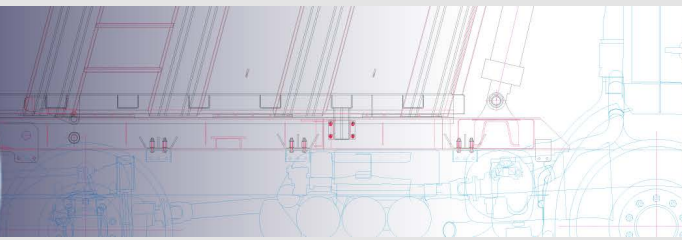

TRUCK & TRAILER BODY PARTS

**ALUMINIUM
OIL
TANKS**

**50X56
SIDE MOUNTED**