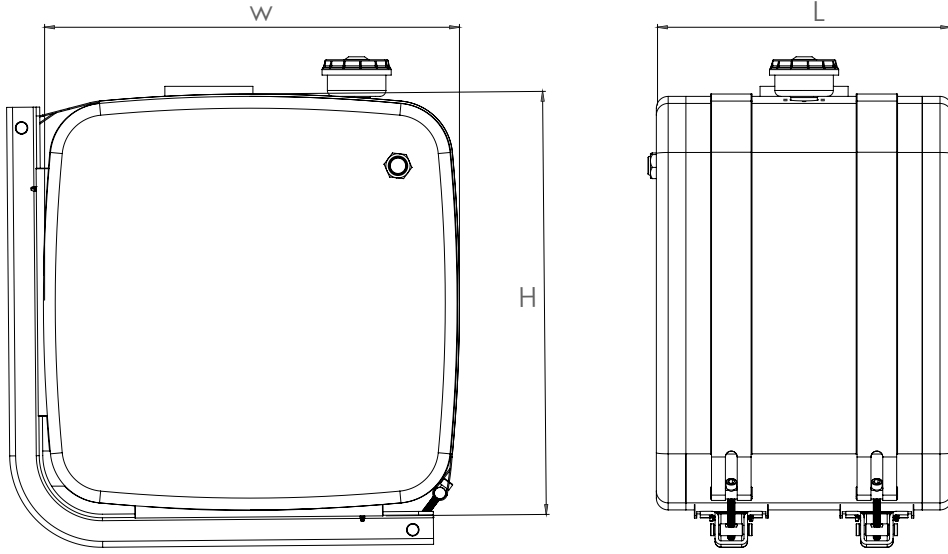

Montaj Kiti / Mounting Kit

TRUCK & TRAILER BODY PARTS

**ALUMINIUM
OIL
TANKS**

**69X69
SIDE MOUNTED**

OIL TANKS/ ALUMINIUM OIL TANK/ SIDE MOUNTED 69X69

Serial no Seri no	Height/Yükseklik (mm)	Width/Genişlik (mm)	Length/Uzunluk (mm)	Capacity/Hacim (lt.)
CNC 6969 040	690	690	400	160
CNC 6969 050	690	690	500	200
CNC 6969 060	690	690	600	240