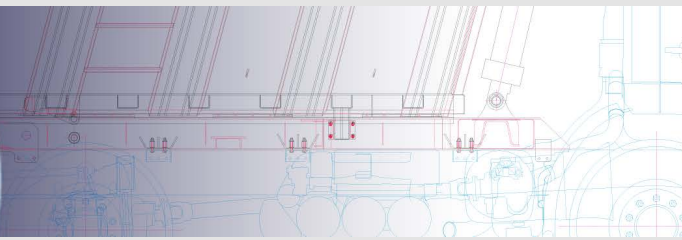

TRUCK & TRAILER BODY PARTS

**ALUMINIUM
OIL
TANKS**

**71X71
SIDE MOUNTED**