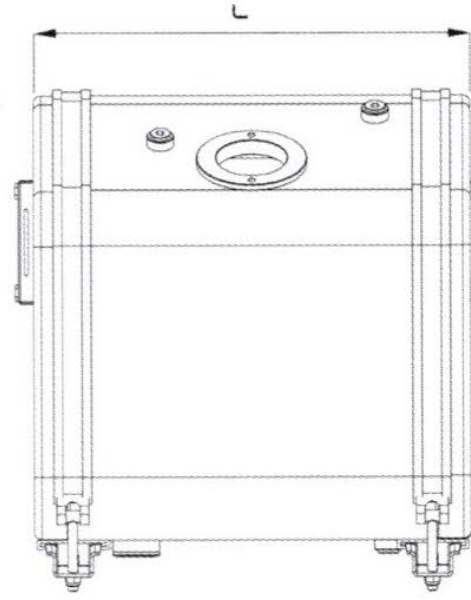

TRUCK & TRAILER BODY PARTS

ALUMINIUM OIL TANKS

35X58

SIDE MOUNTED

OIL TANKS/ ALUMINIUM OIL TANK/ SIDE MOUNTED 35X58

Serial no Seri no	Height/Yükseklik (mm)	Width/Genişlik (mm)	Length/Uzunluk (mm)	Capacity/Hacim (lt.)
CNC 3558 047	580	350	470	85
CNC 3558 050	580	350	500	90
CNC 3558 055	580	350	550	100

TRUCK & TRAILER BODY PARTS

ALUMINIUM OIL TANKS

42x52 SIDE MOUNTED

OIL TANKS/ ALUMINIUM OIL TANK/ SIDE MOUNTED 42x52

Serial no Seri no	Height/Yükseklik (mm)	Width/Genişlik (mm)	Length/Uzunluk (mm)	Capacity/Hacim (lt.)
CNC 4252 040	420	520	400	75
CNC 4252 050	420	520	500	90
CNC 4252 060	420	520	600	110

Montaj Kiti / Mounting Kit

TRUCK & TRAILER BODY PARTS

**ALUMINIUM
OIL
TANKS**

**50X56
SIDE MOUNTED**

OIL TANKS/ ALUMINIUM OIL TANK/ SIDE MOUNTED 50X56

Serial no Seri no	Height/Yükseklik (mm)	Width/Genişlik (mm)	Length/Uzunluk (mm)	Capacity/Hacim (lt.)
CNC 5056 050	560	500	500	125
CNC 5056 060	560	500	600	150
CNC 5056 065	560	500	650	160

Montaj Kiti / Mounting Kit

TRUCK & TRAILER BODY PARTS

**ALUMINIUM
OIL
TANKS**

**56X64
SIDE MOUNTED**

OIL TANKS/ ALUMINIUM OIL TANK/ SIDE MOUNTED 56X64

Seri no Serial no	Height/Yükseklik (mm)	Width/Genişlik (mm)	Length/Uzunluk (mm)	Capacity/Hacim (lt.)
CNC 5664 040	560	640	400	120
CNC 5664 050	560	640	500	160
CNC 5664 060	560	640	600	190