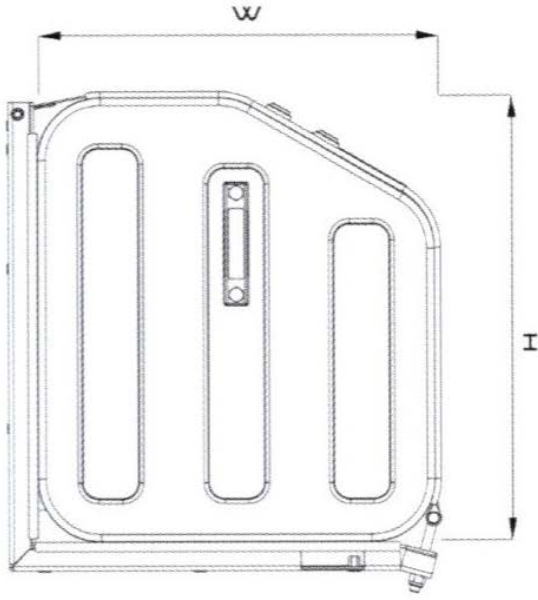

TRUCK & TRAILER BODY PARTS

ALUMINIUM OIL TANKS

35X58

SIDE MOUNTED

OIL TANKS/ ALUMINIUM OIL TANK/ SIDE MOUNTED 35X58

Serial no Seri no	Height/Yükseklik (mm)	Width/Genişlik (mm)	Length/Uzunluk (mm)	Capacity/Hacim (lt.)
CNC 3558 047	580	350	470	85
CNC 3558 050	580	350	500	90
CNC 3558 055	580	350	550	100

TRUCK & TRAILER BODY PARTS

ALUMINIUM OIL TANKS

42x52 SIDE MOUNTED

OIL TANKS/ ALUMINIUM OIL TANK/ SIDE MOUNTED 42x52

Serial no Seri no	Height/Yükseklik (mm)	Width/Genişlik (mm)	Length/Uzunluk (mm)	Capacity/Hacim (lt.)
CNC 4252 040	420	520	400	75
CNC 4252 050	420	520	500	90
CNC 4252 060	420	520	600	110

Montaj Kiti / Mounting Kit

TRUCK & TRAILER BODY PARTS

**ALUMINIUM
OIL
TANKS**

**50X56
SIDE MOUNTED**

OIL TANKS/ ALUMINIUM OIL TANK/ SIDE MOUNTED 50X56

Serial no Seri no	Height/Yükseklik (mm)	Width/Genişlik (mm)	Length/Uzunluk (mm)	Capacity/Hacim (lt.)
CNC 5056 050	560	500	500	125
CNC 5056 060	560	500	600	150
CNC 5056 065	560	500	650	160

Montaj Kiti / Mounting Kit

TRUCK & TRAILER BODY PARTS

**ALUMINIUM
OIL
TANKS**

**56X64
SIDE MOUNTED**

OIL TANKS/ ALUMINIUM OIL TANK/ SIDE MOUNTED 56X64

Seri no Serial no	Height/Yükseklik (mm)	Width/Genişlik (mm)	Length/Uzunluk (mm)	Capacity/Hacim (lt.)
CNC 5664 040	560	640	400	120
CNC 5664 050	560	640	500	160
CNC 5664 060	560	640	600	190