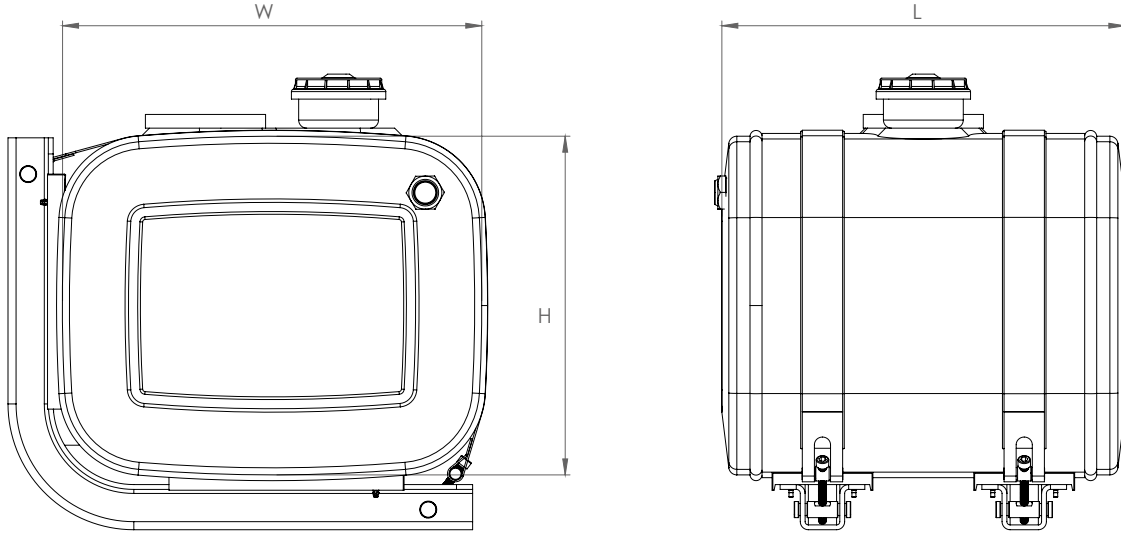

TRUCK & TRAILER BODY PARTS

ALUMINIUM OIL TANKS

35X58

SIDE MOUNTED

OIL TANKS/ ALUMINIUM OIL TANK/ SIDE MOUNTED 35X58

Serial no Seri no	Height/Yükseklik (mm)	Width/Genişlik (mm)	Length/Uzunluk (mm)	Capacity/Hacim (lt.)
CNC 3558 047	580	350	470	85
CNC 3558 050	580	350	500	90
CNC 3558 055	580	350	550	100

TRUCK & TRAILER BODY PARTS

ALUMINIUM OIL TANKS

42x52 SIDE MOUNTED

OIL TANKS/ ALUMINIUM OIL TANK/ SIDE MOUNTED 42x52

Serial no Seri no	Height/Yükseklik (mm)	Width/Genişlik (mm)	Length/Uzunluk (mm)	Capacity/Hacim (lt.)
CNC 4252 040	420	520	400	75
CNC 4252 050	420	520	500	90
CNC 4252 060	420	520	600	110