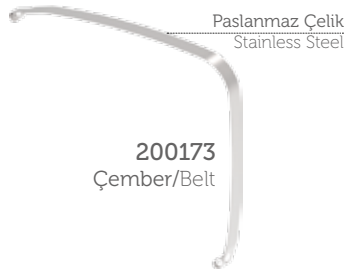

Montaj Kiti / Mounting Kit