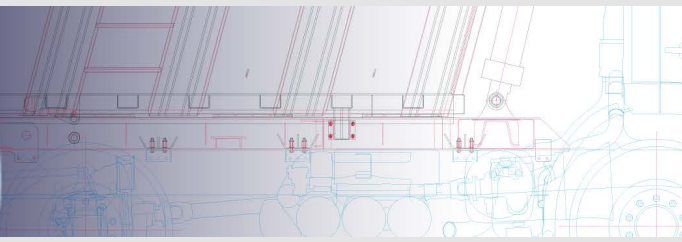

TRUCK & TRAILER BODY PARTS

**ALUMINIUM
OIL
TANKS**

**63X70
SIDE MOUNTED**