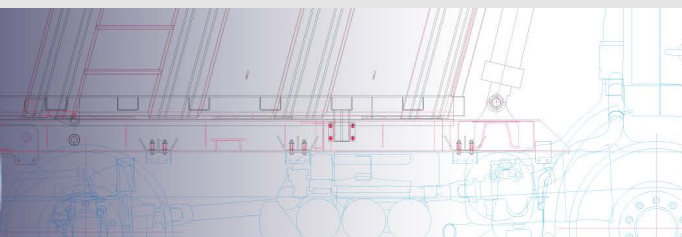

TRUCK & TRAILER BODY PARTS

**ALUMINIUM
OIL
TANKS**

**62X67
SIDE MOUNTED**

OIL TANKS/ ALUMINIUM OIL TANK/ SIDE MOUNTED 62X67

Serial no Seri no	Height/Yükseklik (mm)	Width/Genişlik (mm)	Length/Uzunluk (mm)	Capacity/Hacim (lt.)
CNC 6267 040	620	675	400	150
CNC 6267 050	620	675	500	180
CNC 6267 060	620	675	600	220