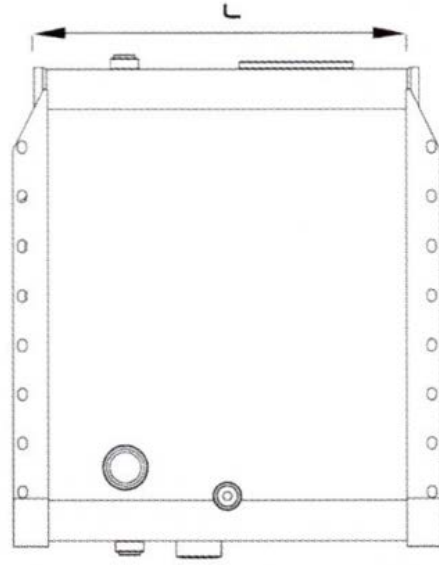

TRUCK & TRAILER BODY PARTS

ALUMINIUM OIL TANKS

35X58

SIDE MOUNTED

OIL TANKS/ ALUMINIUM OIL TANK/ SIDE MOUNTED 35X58

Serial no Seri no	Height/Yükseklik (mm)	Width/Genişlik (mm)	Length/Uzunluk (mm)	Capacity/Hacim (lt.)
CNC 3558 047	580	350	470	85
CNC 3558 050	580	350	500	90
CNC 3558 055	580	350	550	100

TRUCK & TRAILER BODY PARTS

ALUMINIUM OIL TANKS

42x52 SIDE MOUNTED

OIL TANKS/ ALUMINIUM OIL TANK/ SIDE MOUNTED 42x52

Serial no Seri no	Height/Yükseklik (mm)	Width/Genişlik (mm)	Length/Uzunluk (mm)	Capacity/Hacim (lt.)
CNC 4252 040	420	520	400	75
CNC 4252 050	420	520	500	90
CNC 4252 060	420	520	600	110

Montaj Kiti / Mounting Kit

TRUCK & TRAILER BODY PARTS

**ALUMINIUM
OIL
TANKS**

**50X56
SIDE MOUNTED**

OIL TANKS/ ALUMINIUM OIL TANK/ SIDE MOUNTED 50X56

Serial no Seri no	Height/Yükseklik (mm)	Width/Genişlik (mm)	Length/Uzunluk (mm)	Capacity/Hacim (lt.)
CNC 5056 050	560	500	500	125
CNC 5056 060	560	500	600	150
CNC 5056 065	560	500	650	160