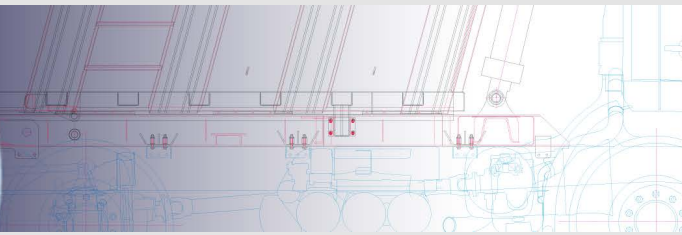

TRUCK & TRAILER BODY PARTS

ALUMINIUM OIL TANKS

35X58

SIDE MOUNTED

OIL TANKS/ ALUMINIUM OIL TANK/ SIDE MOUNTED 35X58

Serial no Seri no	Height/Yükseklik (mm)	Width/Genişlik (mm)	Length/Uzunluk (mm)	Capacity/Hacim (lt.)
CNC 3558 047	580	350	470	85
CNC 3558 050	580	350	500	90
CNC 3558 055	580	350	550	100