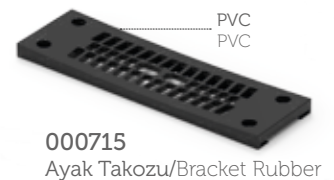

Montaj Kiti / Mounting Kit