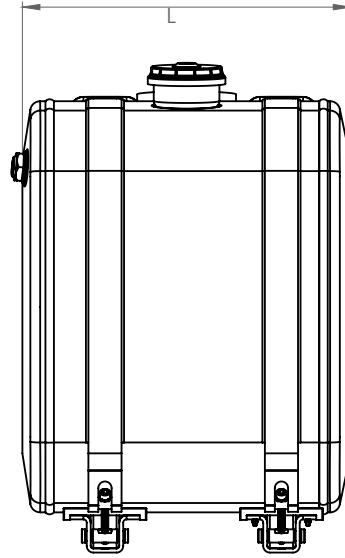

Montaj Kiti / Mounting Kit

TRUCK & TRAILER BODY PARTS

**ALUMINIUM
OIL
TANKS**

**50X56
SIDE MOUNTED**

OIL TANKS/ ALUMINIUM OIL TANK/ SIDE MOUNTED 50X56

Serial no Seri no	Height/Yükseklik (mm)	Width/Genişlik (mm)	Length/Uzunluk (mm)	Capacity/Hacim (lt.)
CNC 5056 050	560	500	500	125
CNC 5056 060	560	500	600	150
CNC 5056 065	560	500	650	160

Montaj Kiti / Mounting Kit

TRUCK & TRAILER BODY PARTS

**ALUMINIUM
OIL
TANKS**

**56X64
SIDE MOUNTED**

OIL TANKS/ ALUMINIUM OIL TANK/ SIDE MOUNTED 56X64

Seri no Serial no	Height/Yükseklik (mm)	Width/Genişlik (mm)	Length/Uzunluk (mm)	Capacity/Hacim (lt.)
CNC 5664 040	560	640	400	120
CNC 5664 050	560	640	500	160
CNC 5664 060	560	640	600	190

TRUCK & TRAILER BODY PARTS

**ALUMINIUM
OIL
TANKS**

**62X67
SIDE MOUNTED**

OIL TANKS/ ALUMINIUM OIL TANK/ SIDE MOUNTED 62X67

Serial no Seri no	Height/Yükseklik (mm)	Width/Genişlik (mm)	Length/Uzunluk (mm)	Capacity/Hacim (lt.)
CNC 6267 040	620	675	400	150
CNC 6267 050	620	675	500	180
CNC 6267 060	620	675	600	220