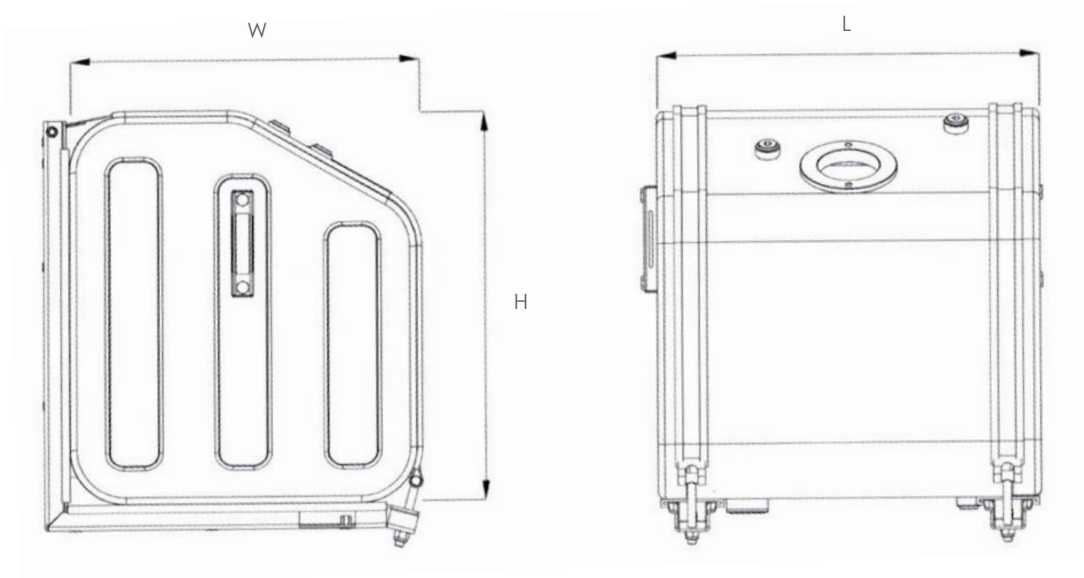

OIL TANKS/ STEEL OIL TANKS/ SIDE MOUNTED 50X56