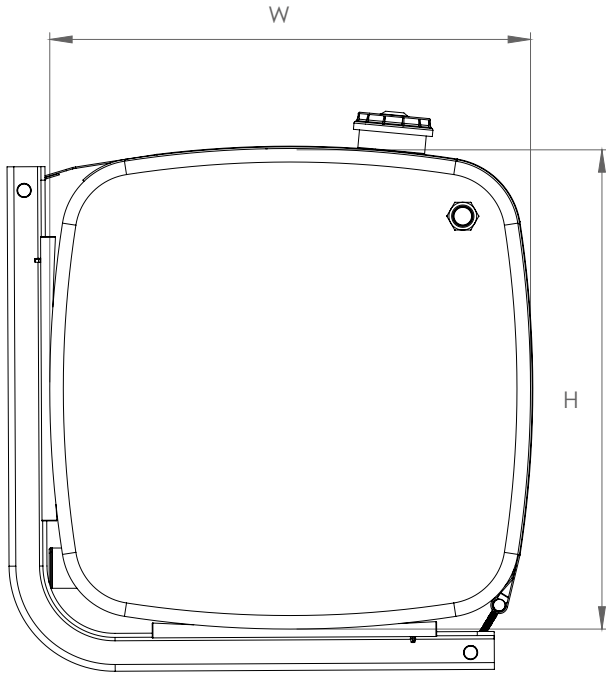

OIL TANKS/ STEEL OIL TANKS/ SIDE MOUNTED 69X69