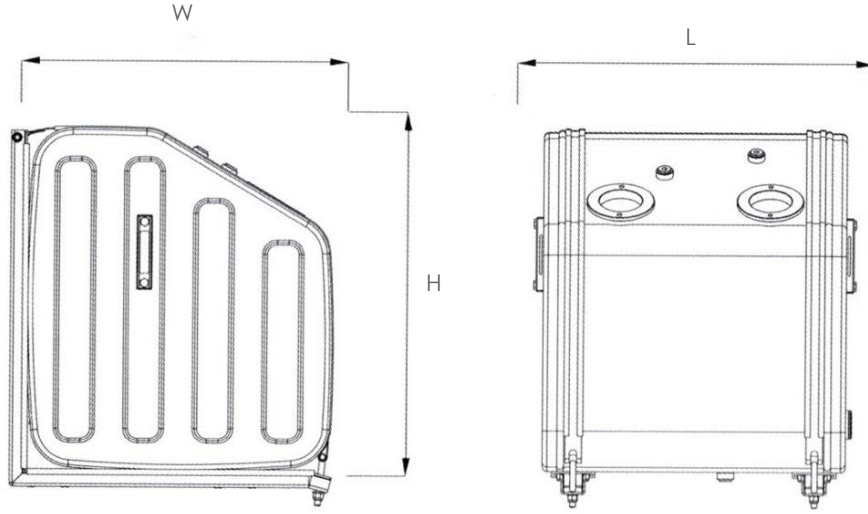

Serial no Seri no	Height/Yükseklik (mm)	Width/Genişlik (mm)	Length/Uzunluk (mm)	Capacity/Hacim (lt.)
CNC 6370 050	700	630	500	195
CNC 6370 060	700	630	600	230
CNC 6370 065	700	630	650	250