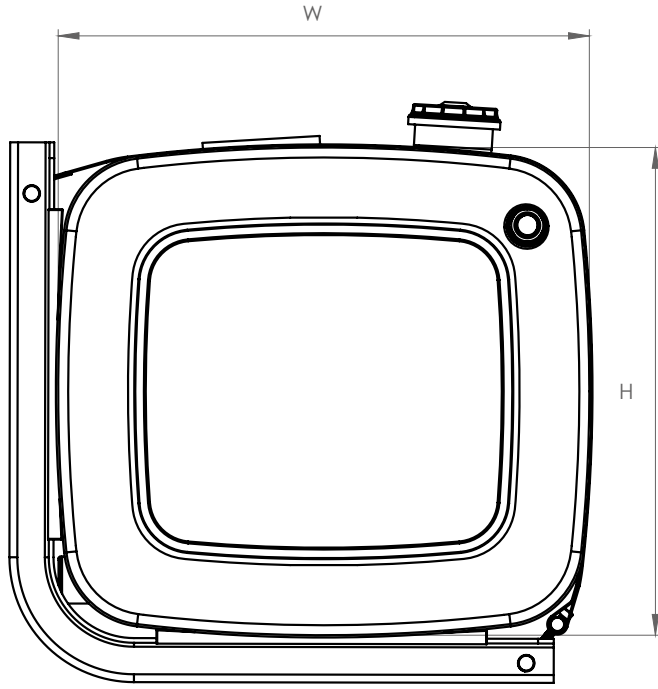

OIL TANKS/ STEEL OIL TANKS/ SIDE MOUNTED 62X67