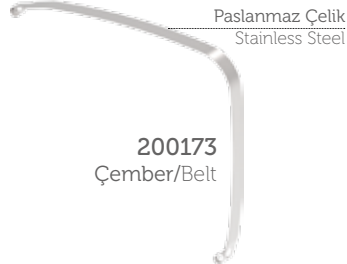

Montaj Kiti / Mounting Kit