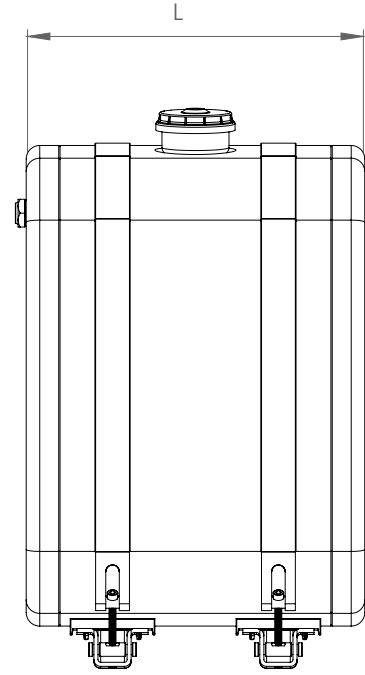

OIL TANKS/ STEEL OIL TANKS/ SIDE MOUNTED 71X71