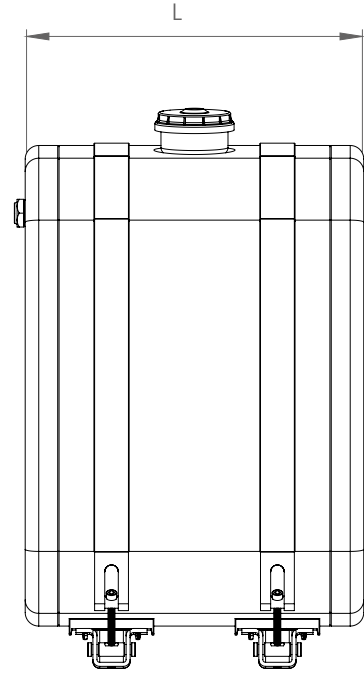

OIL TANKS/ STEEL OIL TANKS/ SIDE MOUNTED 63X70