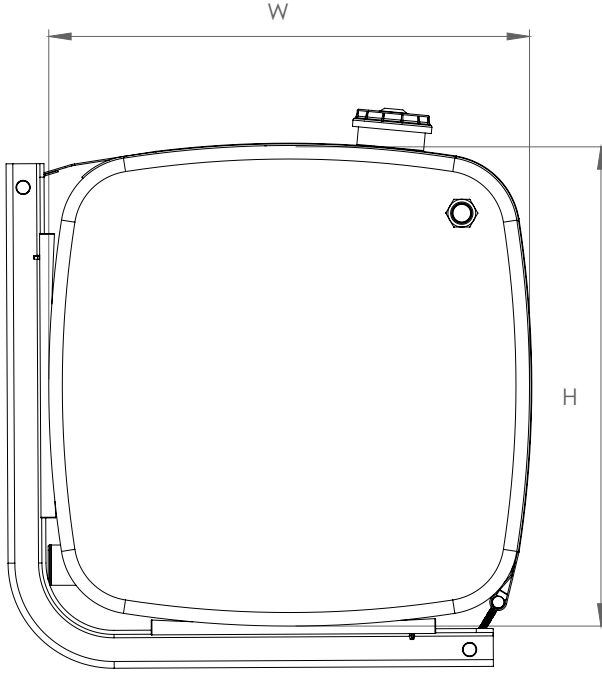

OIL TANKS/ STEEL OIL TANKS/ SIDE MOUNTED 71X71