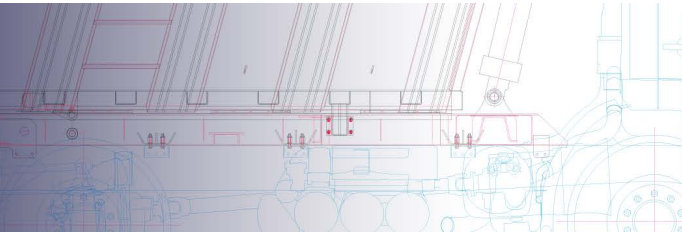

### Montaj Kiti / Mounting Kit

TRUCK & TRAILER BODY PARTS

**STEEL  
OIL  
TANKS**

**63X70  
SIDE MOUNTED**