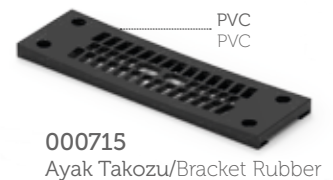

Montaj Kiti / Mounting Kit