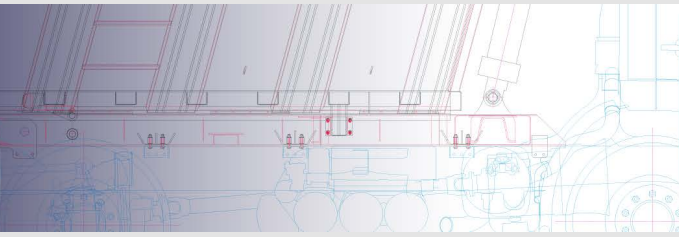

TRUCK & TRAILER BODY PARTS

**STEEL
OIL
TANKS**