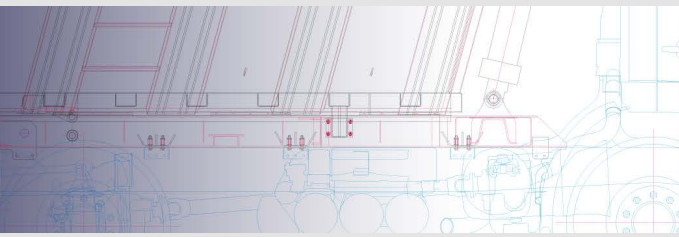

TRUCK & TRAILER BODY PARTS

**STEEL
OIL
TANKS**