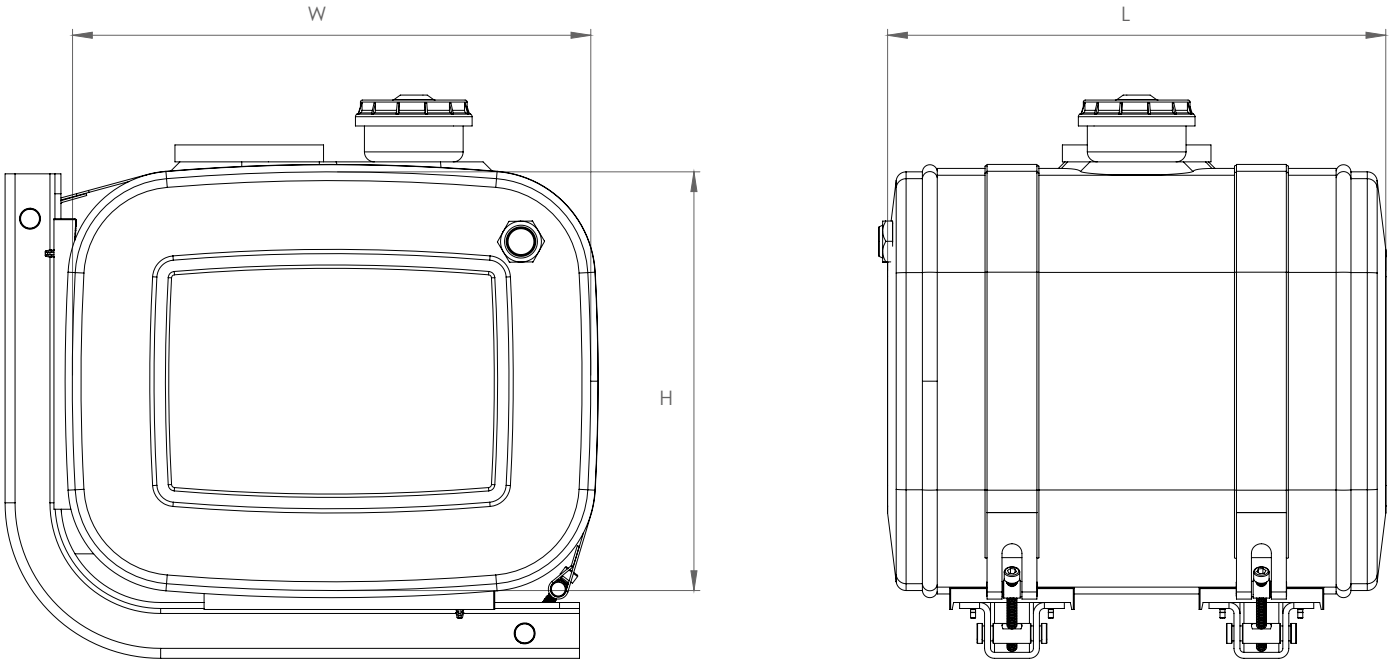

OIL TANKS/ STEEL OIL TANKS/ SIDE MOUNTED 42X52