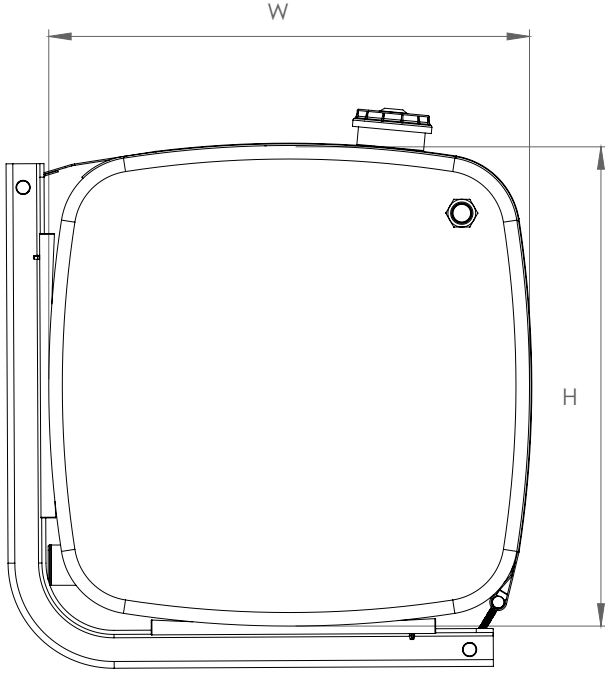

OIL TANKS/ STEEL OIL TANKS/ SIDE MOUNTED 63X70