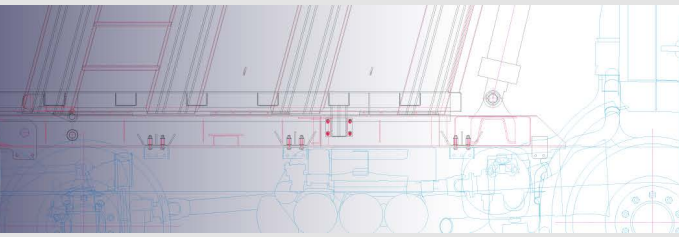

TRUCK & TRAILER BODY PARTS

**STEEL
OIL
TANKS**