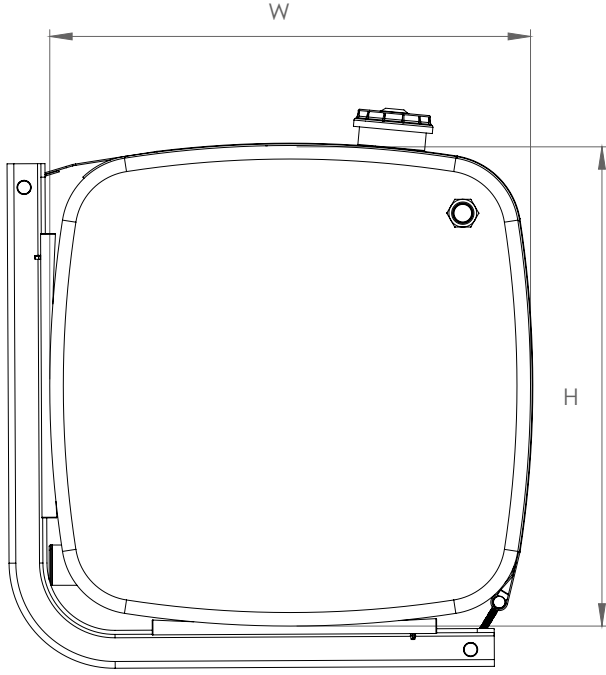

OIL TANKS/ STEEL OIL TANKS/ SIDE MOUNTED 63X70