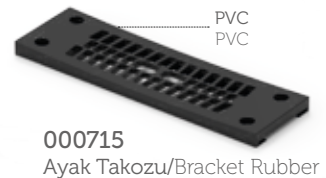

Montaj Kiti / Mounting Kit