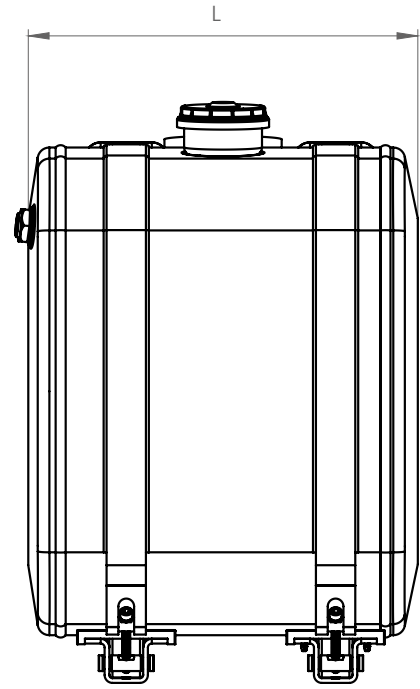

OIL TANKS/ STEEL OIL TANKS/ SIDE MOUNTED 62X67