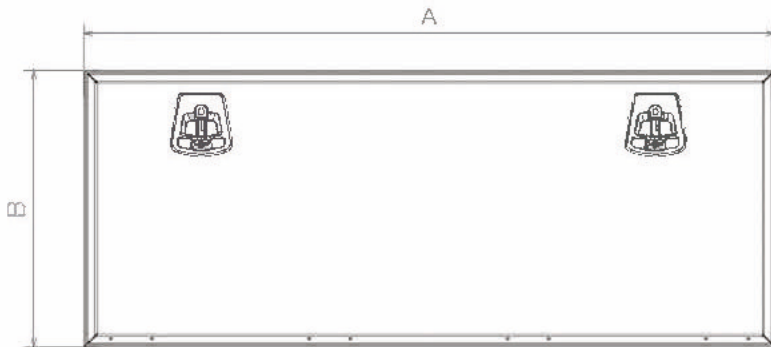

TRUCK & TRAILER BODY PARTS

STAINLESS STEEL TOOLBOX

TRAILER BODY PARTS/ STAINLESS STEEL TOOL BOX

Technical Features
 Stainless steel AISI 304.
 leak-proof seal.
 Removable shelf.
 Plastic and inox lock option.
 Gas spring,rope and leaf spring options for lid system.
 Blind hinge.
 E57 sign on boxes.
 Stable or removable tube place..
 Options can be varified regarding customers demands.

CODE/KOD	A _(MM)	B _(MM)	C _(MM)
SSTB403030	400	300	300
SSTB504040	500	400	400
SSTB604050	600	400	500
SSTB706050	700	600	500
SSTB805050	800	500	500
SSTB905050	900	500	500
SSTB1005050	1000	500	500
SSTB1006050	1000	600	500
SSTB1205050	1200	500	500
SSTB1206050	1200	600	500
SSTB1256050	1250	600	500
SSTB1505050	1500	500	500
SSTB1506050	1500	600	500