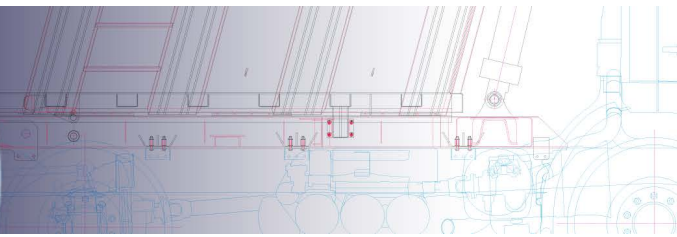

TRUCK & TRAILER BODY PARTS

STAINLESS STEEL TOOLBOX

TRAILER BODY PARTS/ STAINLESS STEEL TOOL BOX

Technical Features
 Stainless steel AISI 304.
 leak-proof seal.
 Removable shelf.
 Plastic and inox lock option.
 Gas spring,rope and leaf spring options for lid system.
 Blind hinge.
 E57 sign on boxes.
 Stable or removable tube place..
 Options can be varified regarding customers demands.

CODE/KOD	A _(MM)	B _(MM)	C _(MM)
SSTB403030	400	300	300
SSTB504040	500	400	400
SSTB604050	600	400	500
SSTB706050	700	600	500
SSTB805050	800	500	500
SSTB905050	900	500	500
SSTB1005050	1000	500	500
SSTB1006050	1000	600	500
SSTB1205050	1200	500	500
SSTB1206050	1200	600	500
SSTB1256050	1250	600	500
SSTB1505050	1500	500	500
SSTB1506050	1500	600	500